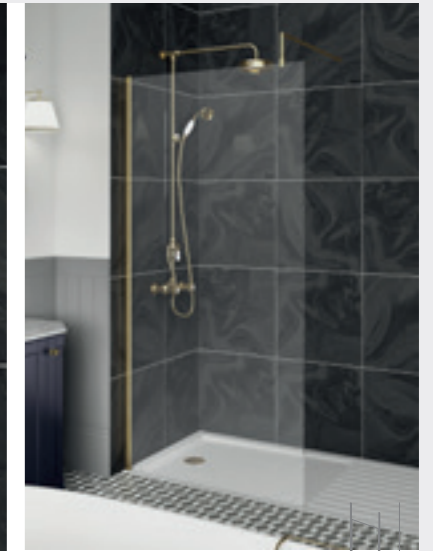

MINIMAL

BLACK WETROOM SCREENS:

WALL FIXED

Size	BLACK Code	Price
215* Fixed Return	WRSBP250	£185.00
300* Hinged Return	WRSBP30	£327.00
300* Concealed Hinged Return	WRSBP30HC	£327.00
700	WRSBP70	£462.00
800	WRSBP80	£495.00
900	WRSBP90	£524.00
1000	WRSBP10	£556.00
1100	WRSBP11	£590.00
1200	WRSBP12	£620.00
1400	WRSBP14	£683.00

FREESTANDING

Size	BLACK Code	Price
700	BGPAF070	£470.00
800	BGPAF080	£503.00
900	BGPAF090	£532.00
1000	BGPAF10	£564.00
1100	BGPAF11	£598.00
1200	BGPAF12	£628.00
1400	BGPAF14	£691.00

WITH POSTS

Size	BLACK Code	Price
700	BGPCP070	£552.00
800	BGPCP080	£585.00
900	BGPCP090	£614.00
1000	BGPCP10	£646.00
1100	BGPCP11	£680.00
1200	BGPCP12	£710.00
1400	BGPCP14	£773.00

Adjustment: Approximately 20mm out of true.

OPTIONAL EXTRAS

Flat Support Bar FIX040 £60.00

Flat Support Bar T Joining Piece FIX041 £20.00

Screen Support Foot & Wall Bracket WRSF008 £19.00

Screen Retainer Support Foot WRSF007 £17.00

3000mm Ceiling Post WRSF006 £110.00

Enclosure Hook - Frameless ACC006 £51.00

*Must be used in conjunction with another screen. 'T' joining section supplied with standard support arms.

Sizes in mm

MINIMAL

BRUSHED BRASS WETROOM SCREENS:

WALL FIXED

Size	BRUSHED BRASS Code	Price
215* Fixed Return	WRSBB250	£185.00
300* Hinged Return	WRSBB30	£327.00
300* Concealed Hinged Return	WRSBB30HC	£327.00
700	WRSBB70	£462.00
800	WRSBB80	£495.00
900	WRSBB90	£524.00
1000	WRSBB10	£556.00
1100	WRSBB11	£590.00
1200	WRSBB12	£620.00
1400	WRSBB14	£683.00

FREESTANDING

Size	BRUSHED BRASS Code	Price
700	BBPAF070	£470.00
800	BBPAF080	£503.00
900	BBPAF090	£532.00
1000	BBPAF10	£564.00
1100	BBPAF11	£598.00
1200	BBPAF12	£628.00
1400	BBPAF14	£691.00

Adjustment: Approximately 20mm out of true.

OPTIONAL EXTRAS

Flat Support Bar FIX080 £60.00

Flat Support Bar T Joining Piece FIX081 £20.00

Screen Retainer Support Foot WRSF017 £17.00

*Must be used in conjunction with another screen. 'T' joining section supplied with standard support arms.

All prices include VAT. For line drawings and full guarantee details visit hudsonreed.co.uk