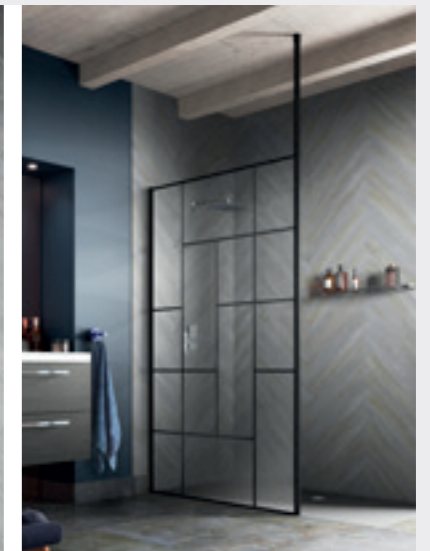

FRAMED

BLACK WETROOM SCREENS:

WALL FIXED

Size	Code	Price
215* Fixed Return	WRSF025	£214.00
300* Hinged Return	WRSF030H	£312.00
700	WRSF070	£372.00
760	WRSF076	£427.00
800	WRSF080	£491.00
900	WRSF090	£513.00
1000	WRSF10	£532.00
1100	WRSF11	£557.00
1200	WRSF12	£580.00
1400	WRSF14	£670.00

FREESTANDING

Size	Code	Price
700	BFAF070	£458.00
760	BFAF076	£513.00
800	BFAF080	£577.00
900	BFAF090	£599.00
1000	BFAF10	£618.00
1100	BFAF11	£643.00
1200	BFAF12	£666.00
1400	BFAF14	£756.00

WITH POSTS

Size	Code	Price
700	BFCP070	£592.00
760	BFCP076	£647.00
800	BFCP080	£711.00
900	BFCP090	£733.00
1000	BFCP10	£752.00
1100	BFCP11	£777.00
1200	BFCP12	£800.00
1400	BFCP14	£890.00

Adjustment: Approximately 20mm out of true

OPTIONAL EXTRAS

Flat Support Bar FIX040 £60.00

Flat Support Bar T Joining Piece FIX041 £20.00

Screen Support Foot & Wall Bracket WRSF008 £19.00

Screen Retainer Support Foot WRSF007 £17.00

3000mm Ceiling Post WRSF006 £110.00

Enclosure Hook - Frameless ACC006 £51.00

*Must be used in conjunction with another screen. 'T' joining section supplied with standard support arms.

Sizes in mm

ABSTRACT

BLACK WETROOM SCREENS:

WALL FIXED

Size	Code	Price
215* Fixed Return	WRSF025	£214.00
300* Hinged Return	WRSF030H	£312.00
700	WRSFB070	£372.00
760	WRSFB076	£427.00
800	WRSFB080	£491.00
900	WRSFB090	£513.00
1000	WRSFB10	£532.00
1100	WRSFB11	£557.00
1200	WRSFB12	£580.00
1400	WRSFB14	£670.00

FREESTANDING

Size	Code	Price
700	BFAFB070	£458.00
760	BFAFB076	£513.00
800	BFAFB080	£577.00
900	BFAFB090	£599.00
1000	BFAFB10	£618.00
1100	BFAFB11	£643.00
1200	BFAFB12	£666.00
1400	BFAFB14	£756.00

WITH POSTS

Size	Code	Price
700	BFCPB070	£592.00
760	BFCPB076	£647.00
800	BFCPB080	£711.00
900	BFCPB090	£733.00
1000	BFCPB10	£752.00
1100	BFCPB11	£777.00
1200	BFCPB12	£800.00
1400	BFCPB14	£890.00

Adjustment: Approximately 20mm out of true

OPTIONAL EXTRAS

Flat Support Bar FIX040 £60.00

Flat Support Bar T Joining Piece FIX041 £20.00

Screen Support Foot & Wall Bracket WRSF008 £19.00

Screen Retainer Support Foot WRSF007 £17.00

3000mm Ceiling Post WRSF006 £110.00

Enclosure Hook - Frameless ACC006 £51.00

*Must be used in conjunction with another screen. 'T' joining section supplied with standard support arms.

All prices include VAT. For line drawings and full guarantee details visit hudsonreed.co.uk