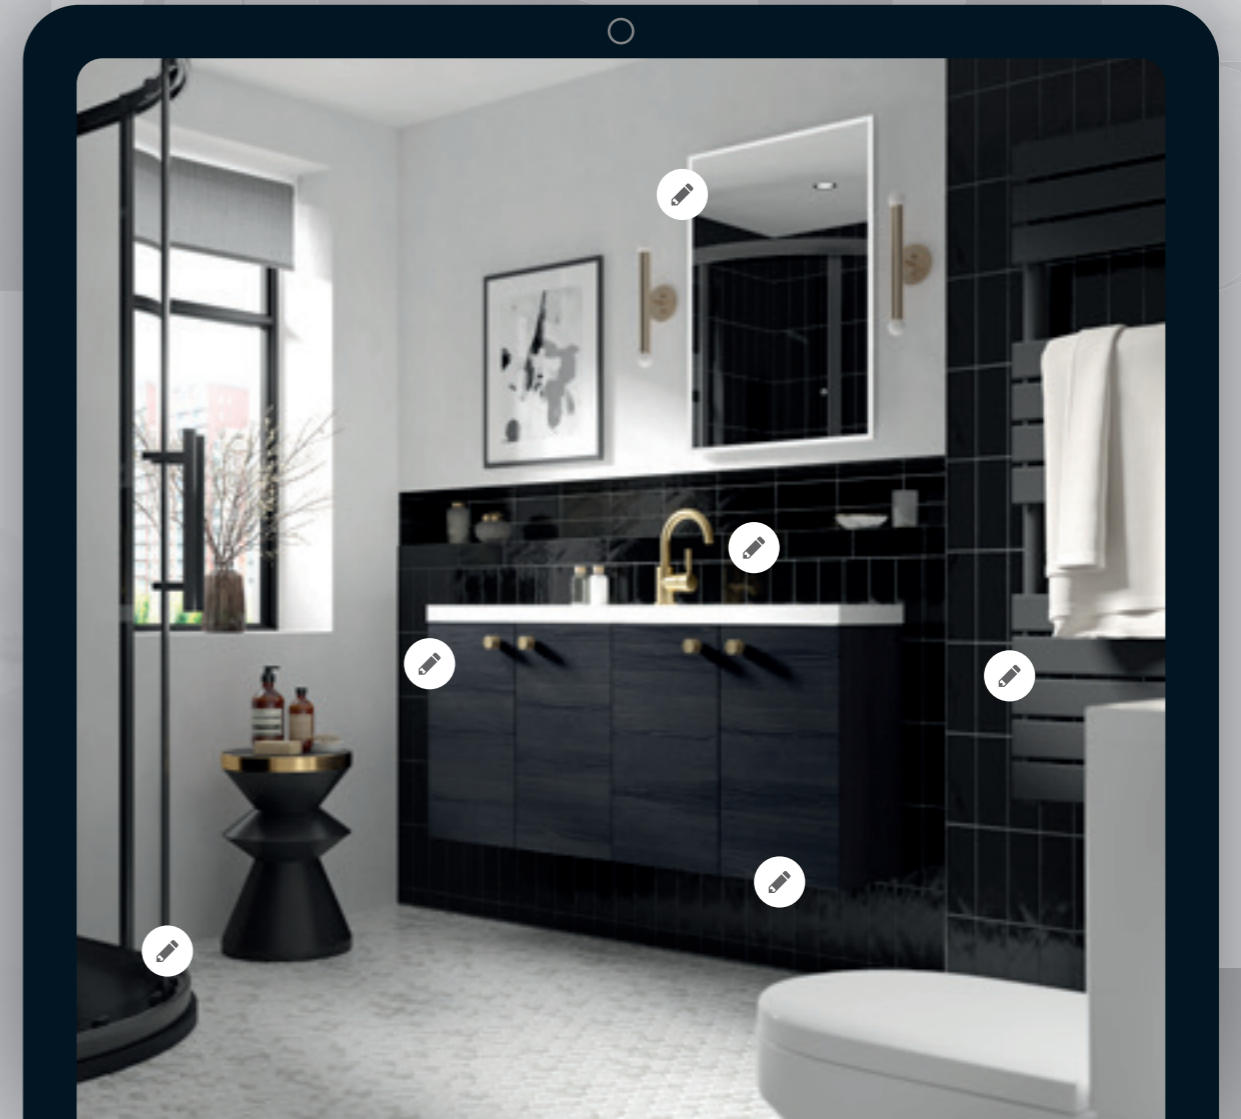

Standpipes
Freestanding legs
660mm x 40mm ø
DA811 **£271.00**

Bath Legs with Adjustable Shrouds
DA314 **£185.00**

the DESIGN tool

WITH AN INCREDIBLE RANGE OF PRODUCTS THAT ARE NOW WITHIN OUR INTERACTIVE 3D DESIGN TOOL, IT'S NEVER BEEN EASIER TO CREATE YOUR DREAM BATHROOM.

VISIT HUDSONREED.CO.UK

HANDSETS

1 YEAR GUARANTEE

Small Traditional Handset
A3221 £36.00 LP1

Large Traditional Handset
A3150G £47.00 LP1

Large Traditional Handset
A4150G £94.00 LP1

SHOWER ACCESSORIES

Back to Wall Shower Elbow
VQE001 £29.00