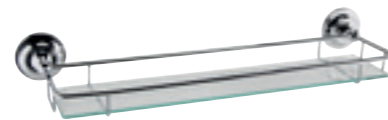

Gallery Shelf
LH305 **£101.00**