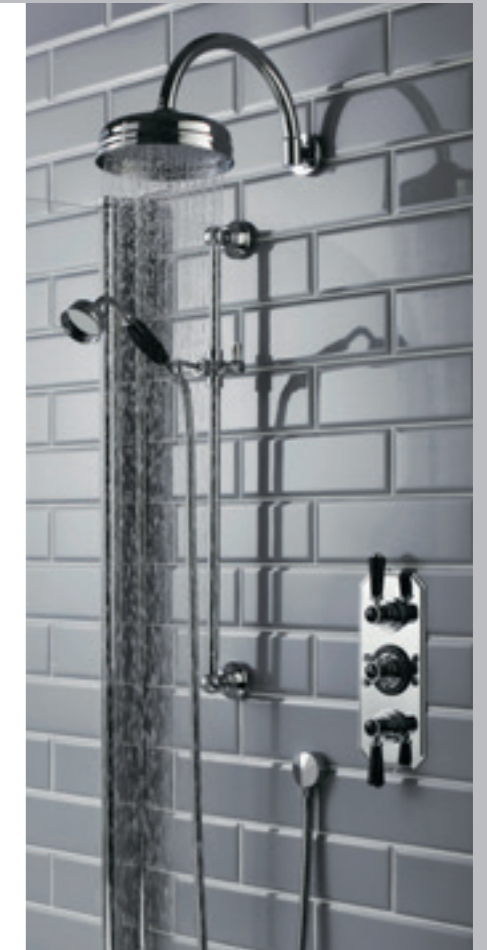

Combine with the Back to Wall Shower Elbow for hidden pipework. See page 234

OLD LONDON:
TOPAZ
 SHOWERS
 BLACK CERAMIC

20 YEAR GUARANTEE | MADE IN BRITAIN | Safety Anti Scald

CONCEALED
THERMOSTATIC
SHOWERS

Twin Concealed Valve
 BTSVT002 £565.00 LP1
 Twin Concealed Valve
 with Diverter
 BTSVT004 £617.00 LP1

Triple Concealed Valve
 BTSVT003 £635.00 LP1
 Triple Concealed Valve
 with Diverter
 BTSVT005 £696.00 LP1