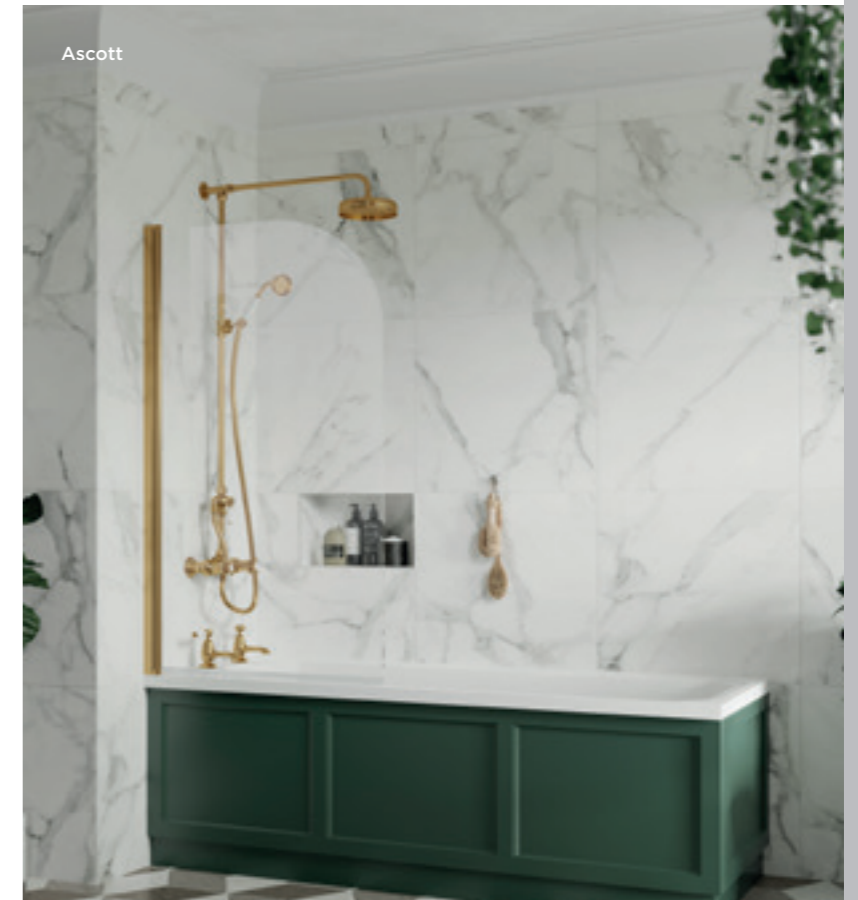

1700mm Bath
L1700 x W750 x D470mm
RLF1700M1 **£1,775.00**

Corbel

Pride

Deacon

Winterburn

KINGSBURY

DOUBLE ENDED
FREESTANDING BATH

With Corbel Legs
1500mm Bath
L1500 x W745 x D650mm
RL1501T **£1,467.00**

1700mm Bath
L1700 x W745 x D650mm
RL1705T **£1,467.00**

With Pride Legs
1500mm Bath
L1500 x W745 x D650mm
RL1501C2 **£1,467.00**

1700mm Bath
L1700 x W745 x D650mm
RL1705C2 **£1,467.00**

With Deacon Legs
1500mm Bath
L1500 x W745 x D650mm
RL1501M1 **£1,467.00**

1700mm Bath
L1700 x W745 x D650mm
RL1705M1 **£1,467.00**

Corbel

Pride

Deacon

ASCOTT

TRADITIONAL STANDARD BATH

Single Ended
1700mm Bath
L1700 x W700mm
NLB109 **£448.00**

Double Ended
1800mm Bath
L1800 x W800mm
NLB114 **£508.00**

L1700 x W750mm
NLB110 **£475.00**

For Bath Screens please see page 112

Ascott

OLD LONDON:

TAPS & SHOWERS

PERFECT FOR PERIOD STYLE BATHROOMS, OUR TRADITIONAL BRASSWARE OFFERS BOTH DECADENCE AND SOPHISTICATION.