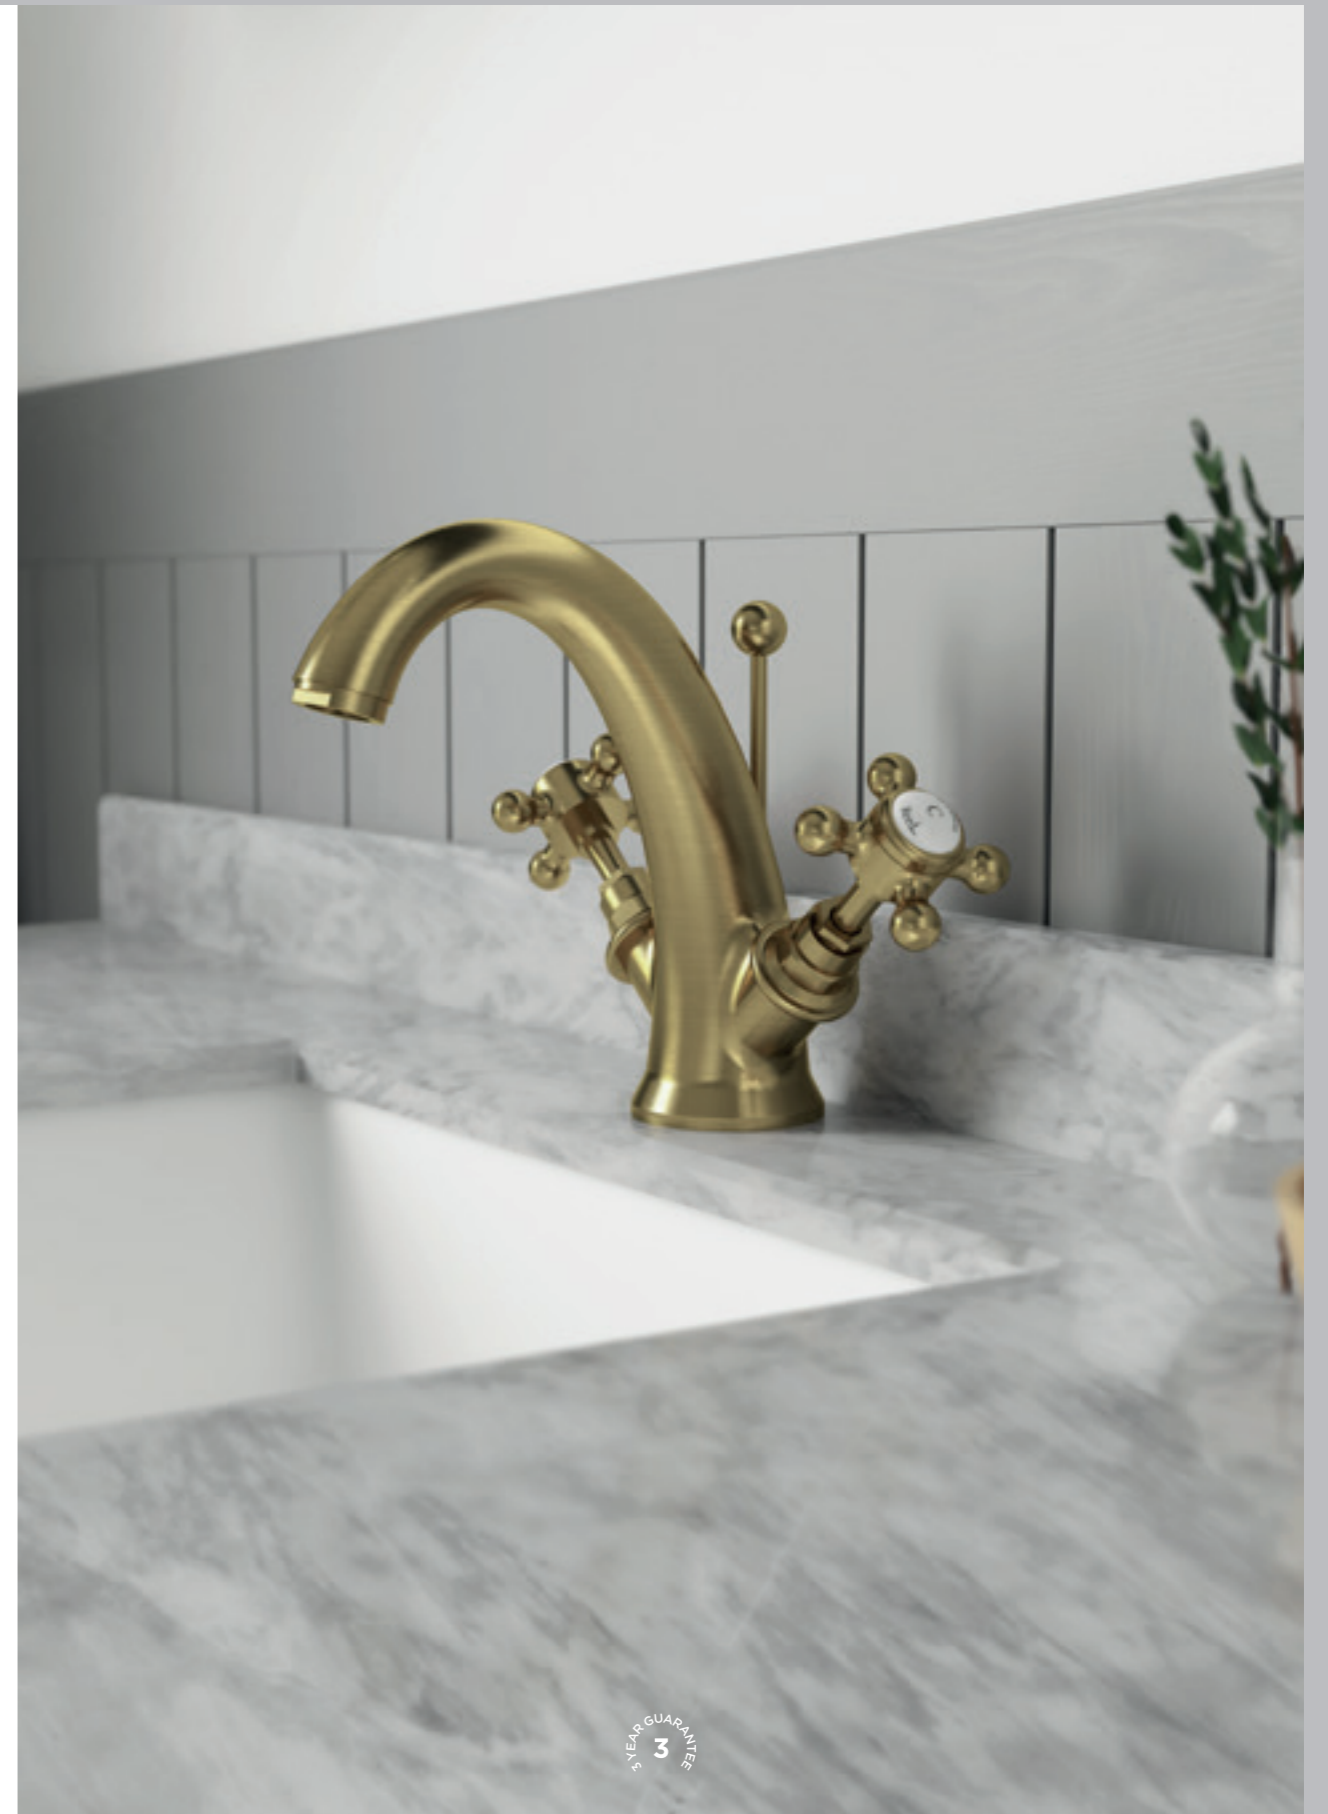

SHOWER KITS

Wall Mounted Thermostatic Shower Valve & Kit With Handset
A8117 **£909.00** MP

Wall Mounted Thermostatic Shower Valve & Kit With Handset
A8119 **£1,388.00** MP

Wall Mounted Thermostatic Shower Valve & Kit
A8118 **£713.00** MP

Wall Mounted Thermostatic Shower Valve & Kit
A8120 **£990.00** MP

BATH & SHOWER

Deck Mounted Bath Shower Mixer
With shower kit
BC804HX **£833.00** LP2

**TOPAZ
CROSSHEAD**

WITH HEXAGONAL
COLLAR

**TOPAZ
CROSSHEAD**