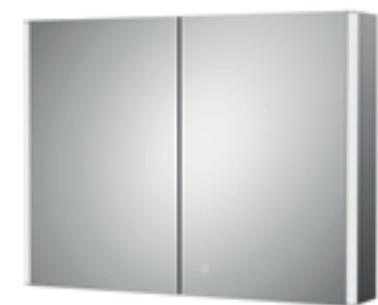

Leda
LED Touch Sensor 2 Door Mirror Cabinet. Shaver Socket. 2 Adjustable Glass Shelves
H600 x W800mm
LQ094 **£1,018.00** 16.8W