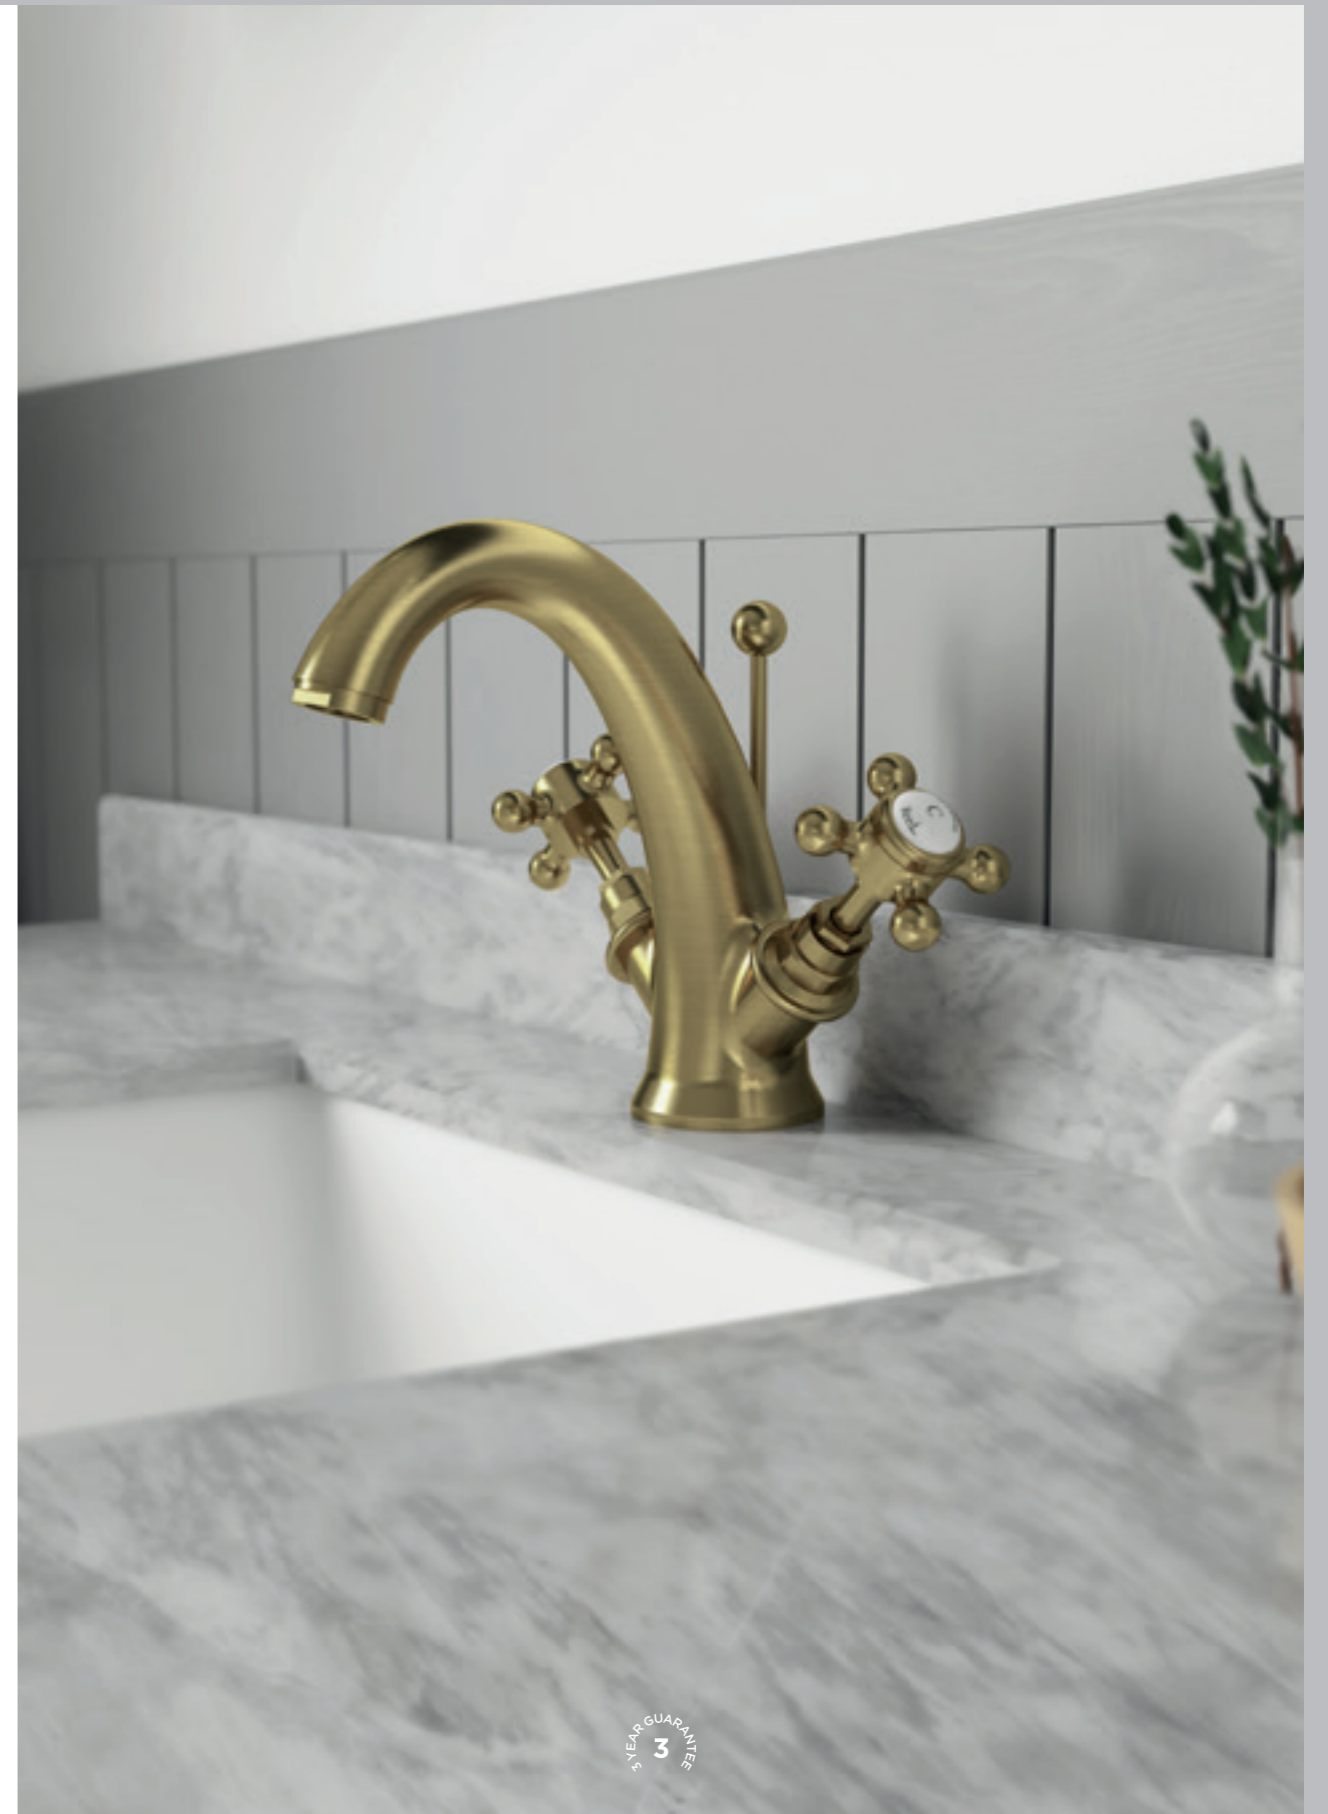

SHOWER KITS

**Wall Mounted
Thermostatic
Shower Valve & Kit
With Handset**
A8117 **£946.00** MP

**Wall Mounted
Thermostatic
Shower Valve & Kit
With Handset**
A8119 **£1,444.00** MP

**Wall Mounted
Thermostatic
Shower Valve & Kit**
A8118 **£742.00** MP

**Wall Mounted
Thermostatic
Shower Valve & Kit**
A8120 **£1030.00** MP

BATH & SHOWER

**Deck Mounted
Bath Shower Mixer**
With shower kit
BC804HX **£867.00** LP2

**TOPAZ
CROSSHEAD**

WITH HEXAGONAL
COLLAR

**TOPAZ
CROSSHEAD**