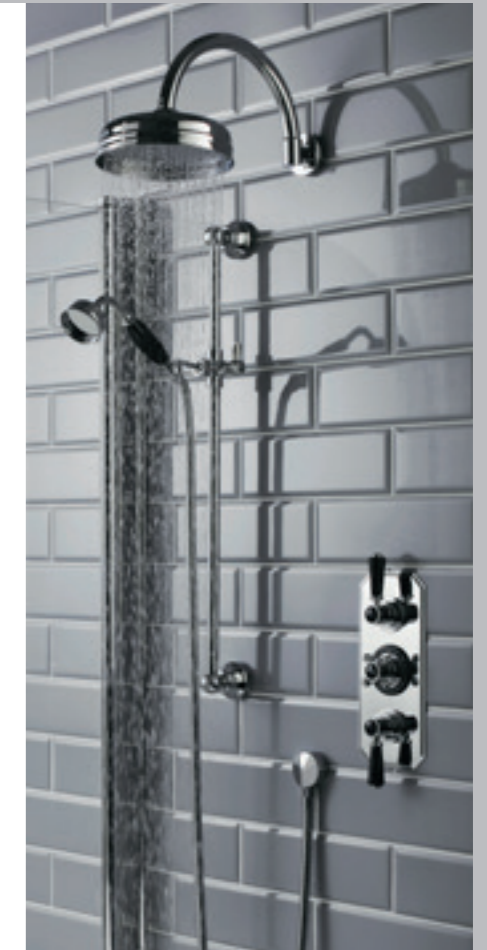

Triple Exposed Valve
 TSVT102 £628.00 LP1

Dual Exposed Valve
 TSVT104 £506.00 LP1

Triple Exposed Valve
 With Rigid Riser Kit & Bath Spout
 TSVT103 £1,472.00 MP

Combine with the Back to Wall Shower Elbow for hidden pipework. See page 214

OLD LONDON:
TOPAZ
SHOWERS
BLACK CERAMIC

20 YEAR GUARANTEE

MADE IN BRITAIN

Safety
Anti Scald

CONCEALED
THERMOSTATIC
SHOWERS

Twin Concealed Valve
BTSVT002 £588.00 LP1
Twin Concealed Valve
with Diverter
BTSVT004 £642.00 LP1

Triple Concealed Valve
BTSVT003 £661.00 LP1
Triple Concealed Valve
with Diverter
BTSVT005 £724.00 LP1

EXPOSED
THERMOSTATIC
SHOWERS

Twin Exposed Valve
BTSVT101 £588.00 LP1

Triple Exposed Valve
BTSVT102 £661.00 LP1

Triple Exposed Valve
With Rigid Riser Kit
& Bath Spout
BTSVT103 £1,548.00 MP

Combine with the Back to Wall Shower Elbow for hidden pipework. See page 214

OLD LONDON:
**SHOWER
KITS**

20
YEAR GUARANTEE

EXPOSED SHOWER VALVES