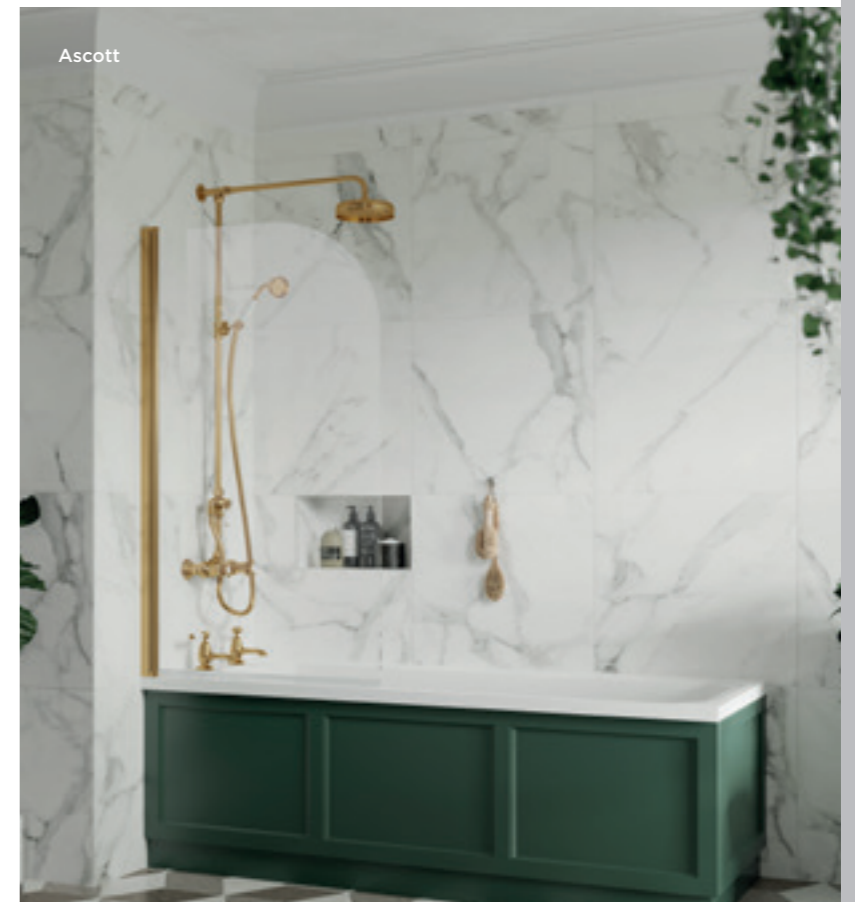

With Deacon Legs **1700mm Bath**
1500mm Bath L1700 x W750 x D470mm
 L1500 x W750 x D470mm RLF1700M1 **£1,847.00**
 RLF1500M1 **£1,847.00**

Corbel

Pride

Deacon

Winterburn

KINGSBURY

DOUBLE ENDED
FREESTANDING BATH

With Corbel Legs **1700mm Bath**
1500mm Bath L1700 x W745 x D650mm
 L1500 x W745 x D650mm RL1705T **£1,527.00**
 RL1501T **£1,527.00**

With Pride Legs **1700mm Bath**
1500mm Bath L1700 x W745 x D650mm
 L1500 x W745 x D650mm RL1705C2 **£1,527.00**
 RL1501C2 **£1,527.00**

With Deacon Legs **1700mm Bath**
1500mm Bath L1700 x W745 x D650mm
 L1500 x W745 x D650mm RL1705M1 **£1,527.00**
 RL1501M1 **£1,527.00**

Corbel

Pride

Deacon

ASCOTT

TRADITIONAL STANDARD BATH

Single Ended
1700mm Bath
 L1700 x W700mm
 NLB109 **£466.00**
 L1700 x W750mm
 NLB110 **£494.00**

Double Ended
1800mm Bath
 L1800 x W800mm
 NLB114 **£529.00**

Ascott

OLD LONDON:

TAPS & SHOWERS

PERFECT FOR PERIOD STYLE BATHROOMS, OUR TRADITIONAL BRASSWARE OFFERS BOTH DECADENCE AND SOPHISTICATION.

DESIGN