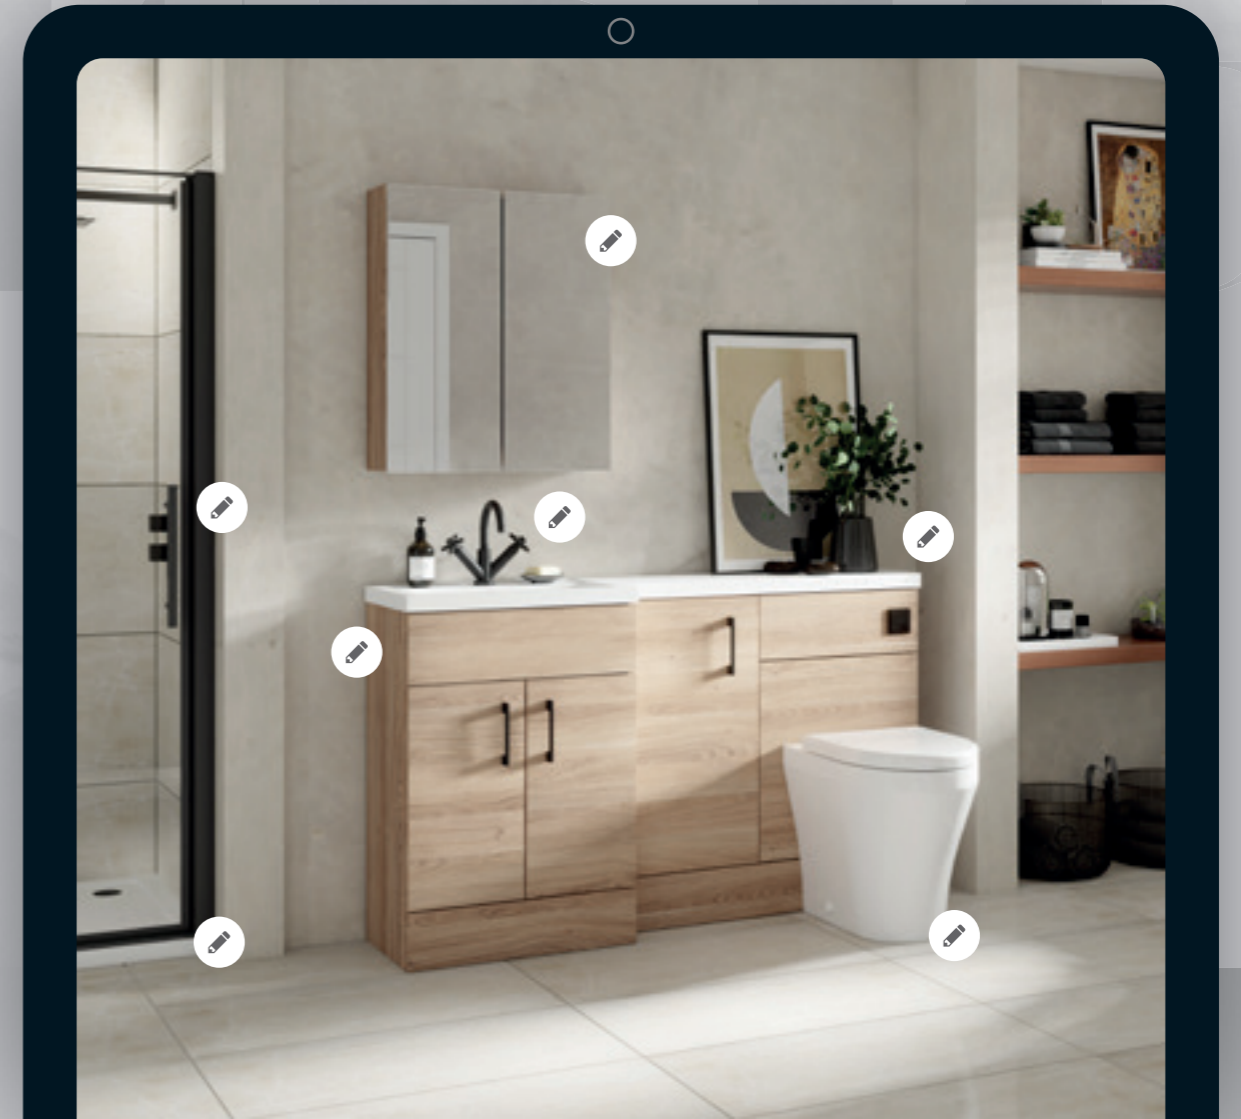

Standpipes
Freestanding legs
660mm x 40mm ø
DA811 **£282.00**

Bath Legs with Adjustable Shrouds
DA314 **£193.00**

the DESIGN tool

WITH AN INCREDIBLE RANGE OF PRODUCTS THAT ARE NOW WITHIN OUR INTERACTIVE 3D DESIGN TOOL, IT'S NEVER BEEN EASIER TO CREATE YOUR DREAM BATHROOM.

VISIT HUDSONREED.CO.UK

WASTES & CISTERNS

1 YEAR GUARANTEE

Basin Waste
With Brass Plug and Link Chain
E353 £29.00

Universal Basin Waste
EK810 £41.00

Chrome Traditional Basin Pull Up Waste
With White Indice.
For use with 3 Tap Hole Basins Mixers
E313 £60.00