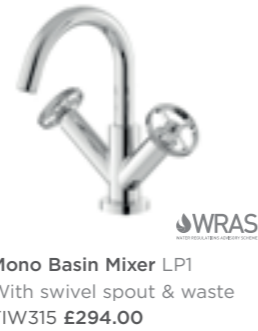

# REVOLUTION

INDUSTRIAL  
CHROME

**Mono Basin Mixer LP1**  
With swivel spout & waste  
TIW315 **£294.00**

**Wall Mounted Basin Mixer LP1**  
TIW317 **£334.00**

**3 Tap Hole Basin Mixer LP1**  
With swivel spout and  
pop-up waste  
TIW337 **£334.00**