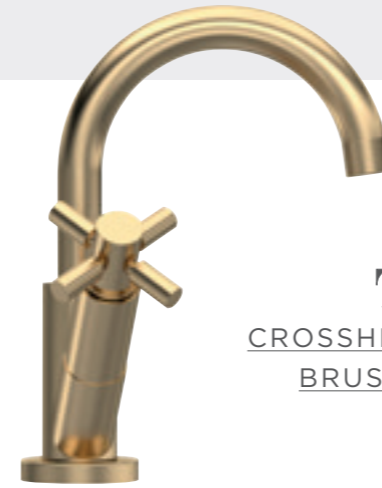

TEC
CROSSHEAD OR LEVER
BRUSHED BRASS

3 YEAR GUARANTEE