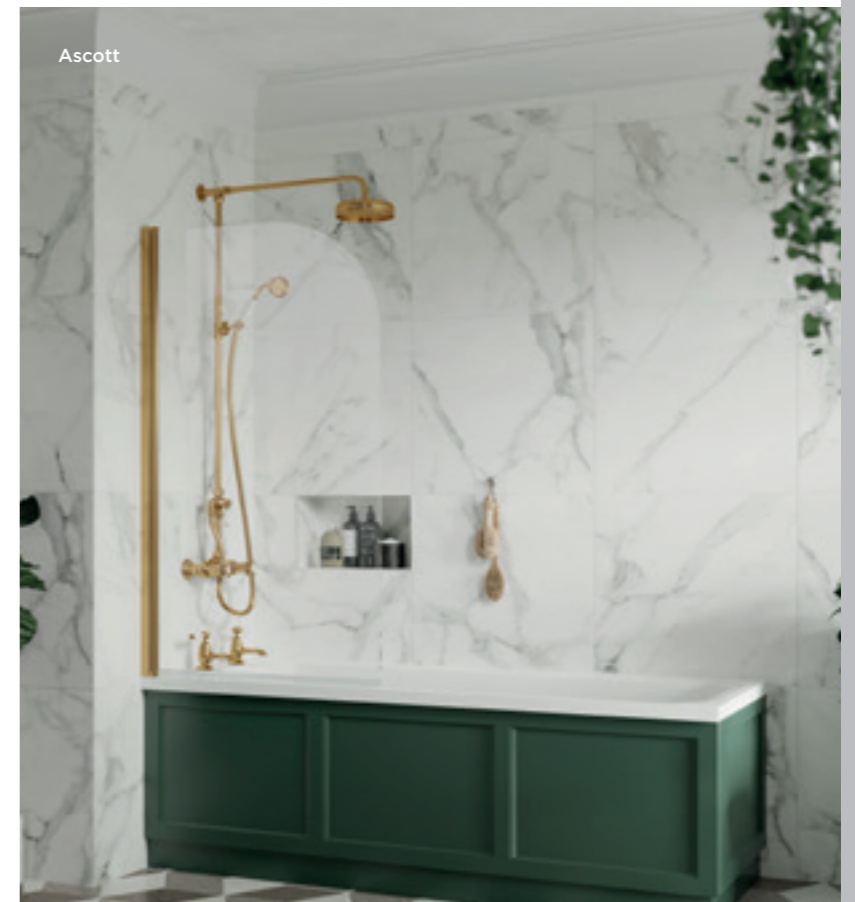

Winterburn

Single Ended   **Double Ended**
1700mm Bath   **1800mm Bath**
L1700 x W700mm   L1800 x W800mm
NLB109 **£466.00**   NLB114 **£529.00**
L1700 x W750mm
NLB110 **£494.00**

For Bath Screens please see page 108