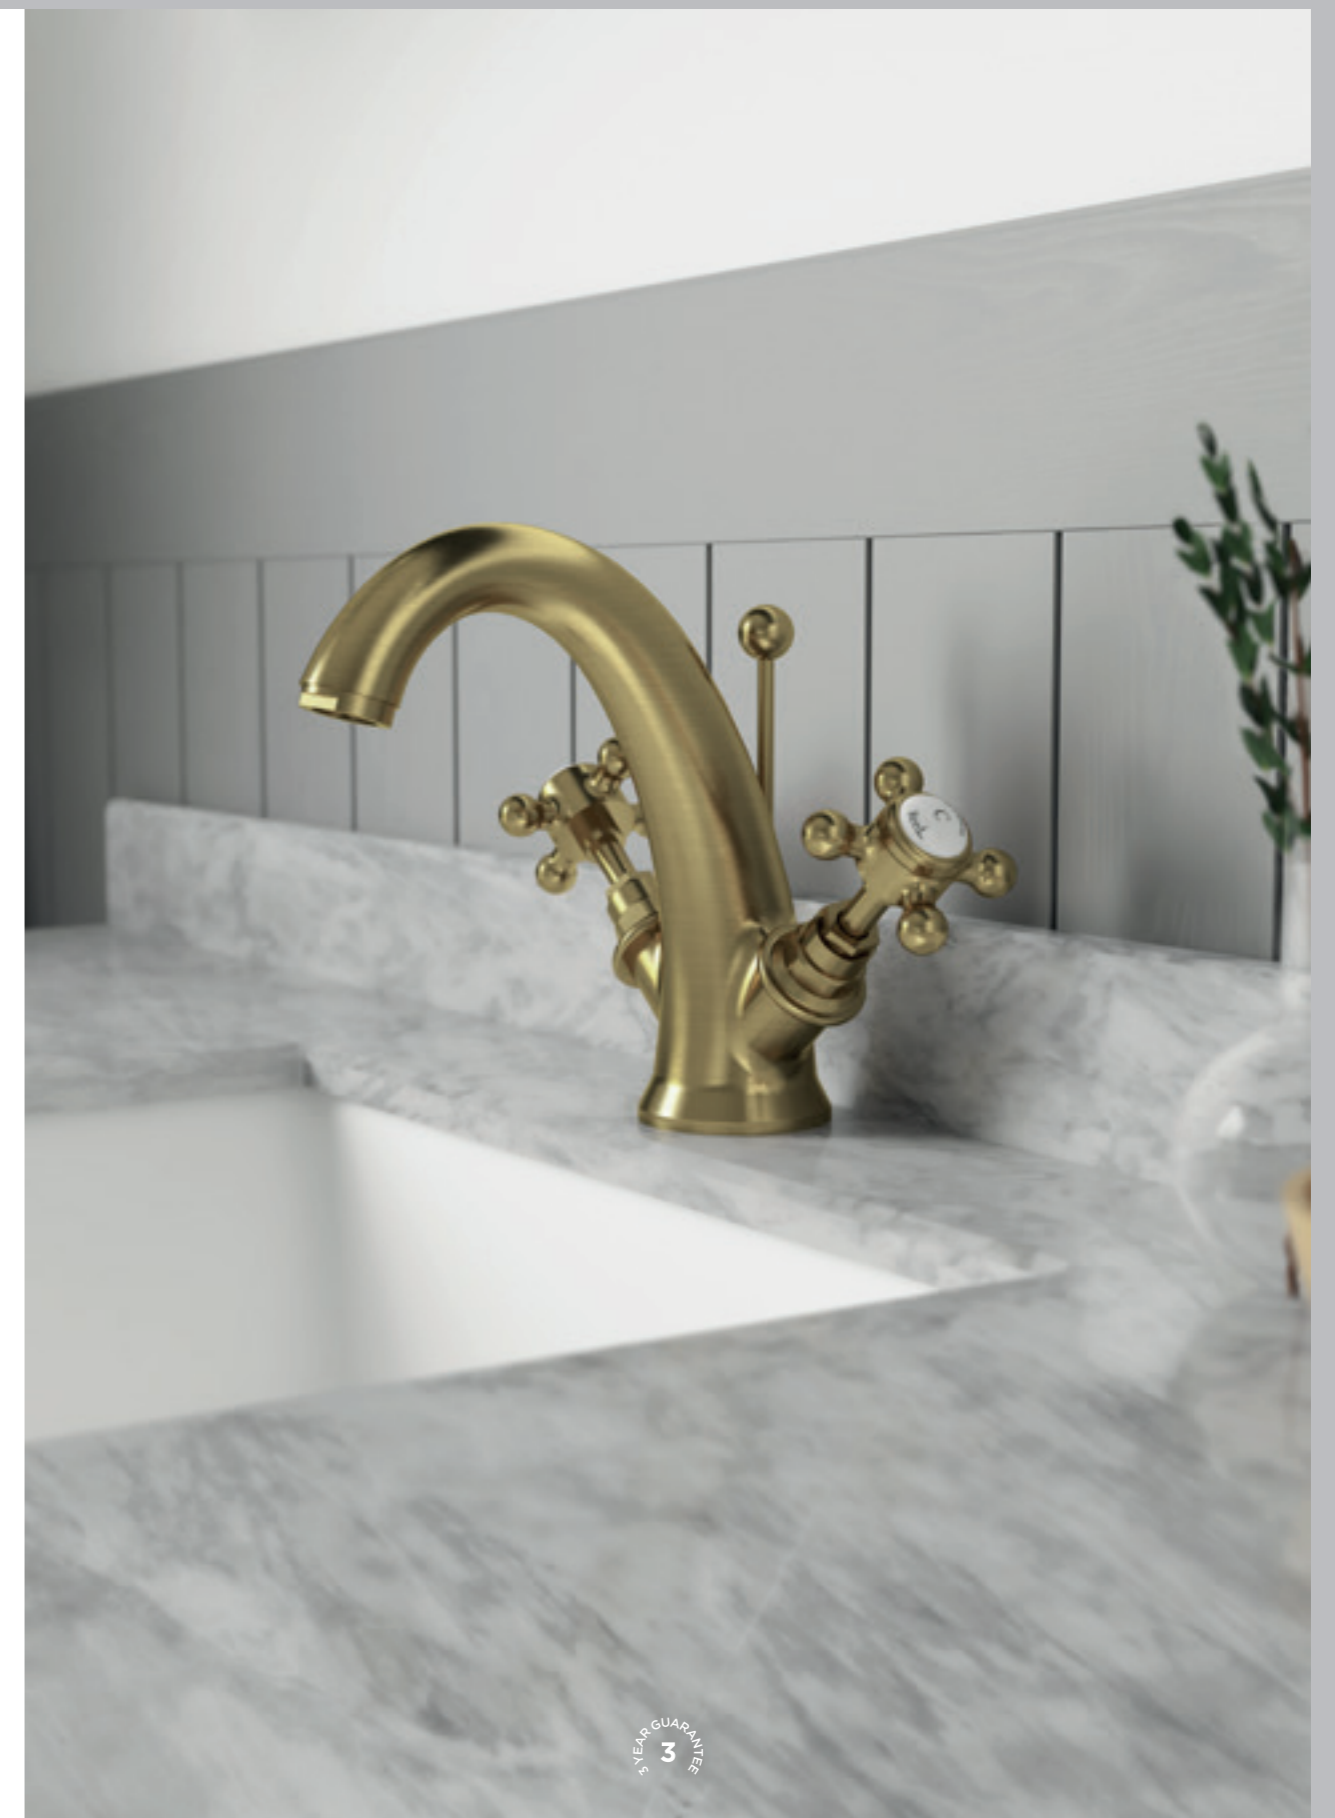

**Wall Mounted Thermostatic Shower Valve & Kit**  
A8118 **£742.00** MP

**Wall Mounted Thermostatic Shower Valve & Kit**  
A8120 **£1030.00** MP

**BATH & SHOWER**

**Deck Mounted Bath Shower Mixer**  
With shower kit  
BC804HX **£867.00** LP2

**TOPAZ  
CROSSHEAD**

WITH HEXAGONAL  
COLLAR

**TOPAZ  
CROSSHEAD**

WITH DOME  
COLLAR

WHITE INDICES  
& CROSSHEAD ○

BLACK INDICES  
& CROSSHEAD ●

**BASIN**

**Basin Taps**  
○ BC301HX £169.00 LP1  
● BC401HX £222.00 LP1