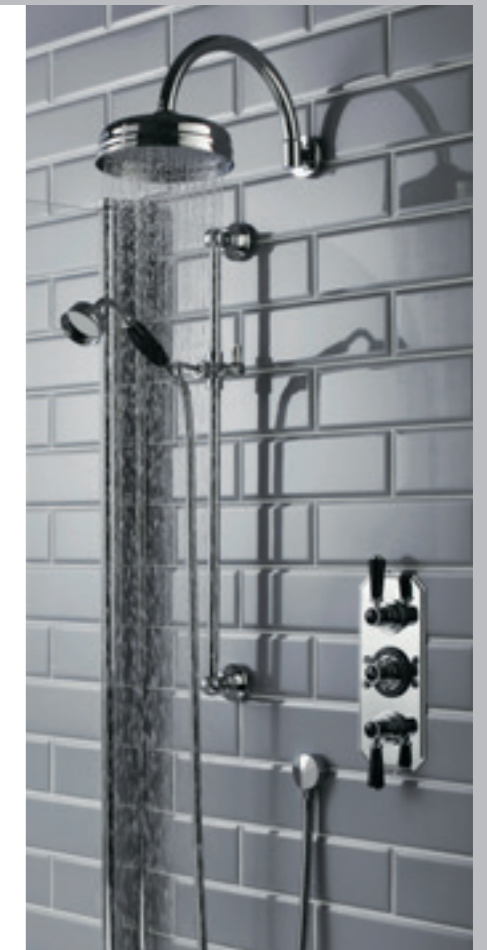

Triple Exposed Valve  
 With Rigid Riser Kit  
 & Bath Spout  
 TSVT103 £1,472.00 MP

Combine with the Back to Wall Shower Elbow for hidden pipework. See page 222

OLD LONDON:  
**TOPAZ  
SHOWERS**  
BLACK CERAMIC

EXPOSED  
THERMOSTATIC  
SHOWERS

**Twin Exposed Valve**  
BTSVT101 £588.00 LP1

**Triple Exposed Valve**  
BTSVT102 £661.00 LP1

**Triple Exposed Valve**  
With Rigid Riser Kit  
& Bath Spout  
BTSVT103 £1,548.00 MP

Combine with the Back to Wall Shower Elbow for hidden pipework. See page 222

OLD LONDON:  
**SHOWER  
KITS**

20  
YEAR GUARANTEE

**EXPOSED SHOWER VALVES**

WITH RIGID RISER KITS.

**Traditional Thermostatic Shower Valve & Rigid Riser Kit**