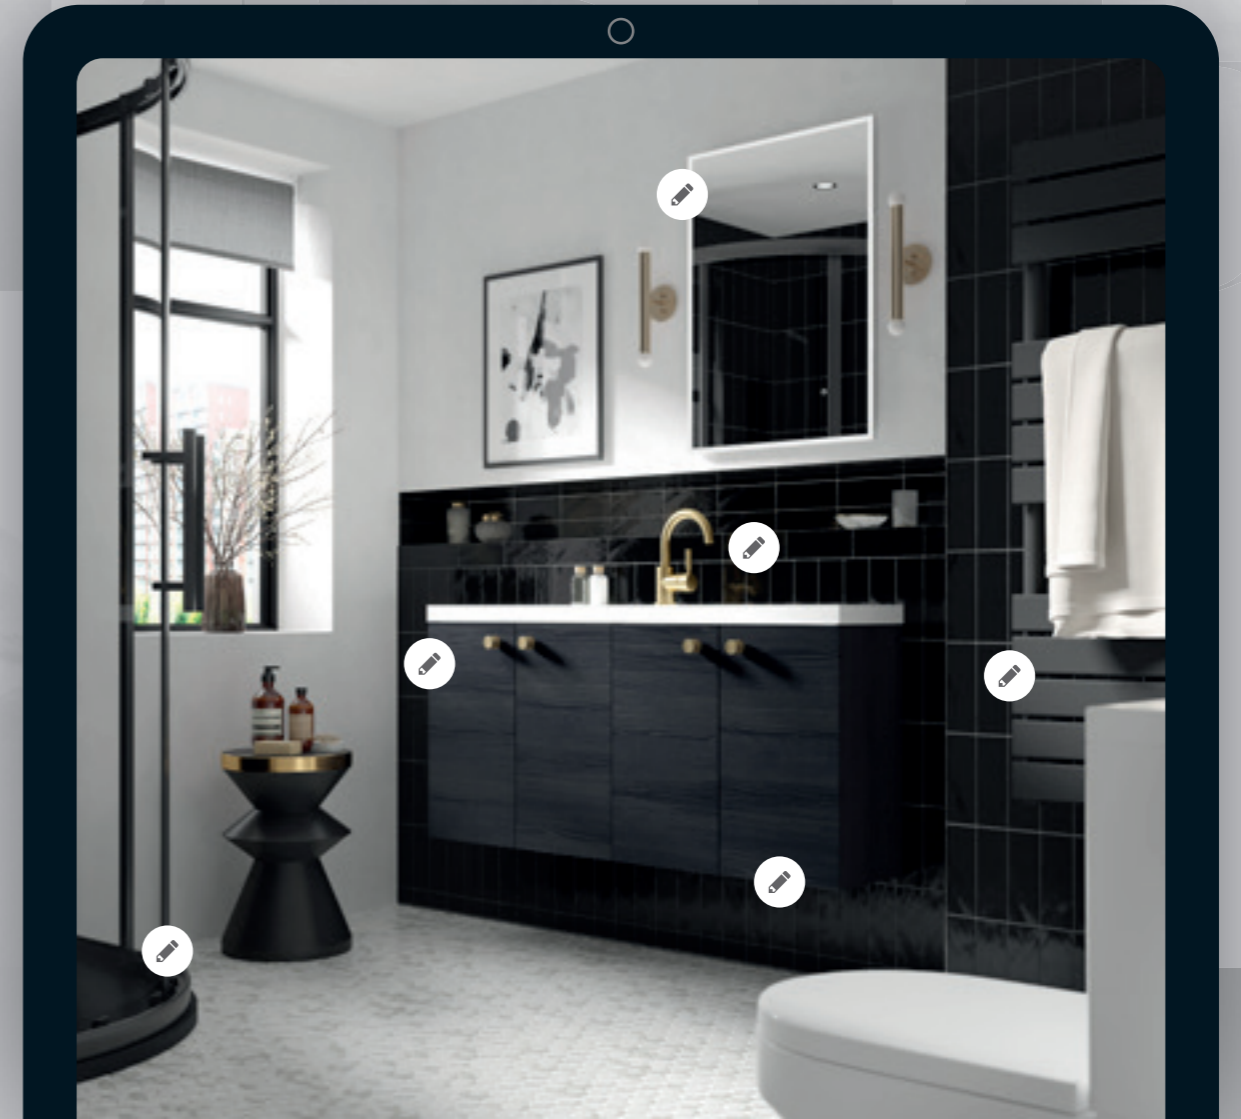

**Cistern Cut-off Valve**  
FA315 **£85.00**

**Low Level Flush Pipe Pack**  
FA302 **£122.00**

**Ornate Cistern Brackets**  
FA322 **£151.00**

**High Level Flush Pipe Pack with White Flush Pull Handle**  
FA313 **£467.00**

**High Level Flush Pipe Pack with Black Flush Pull Handle**  
FA413 **£513.00**

**Shallow Seal Trap**  
EA366 **£141.00**

**Standpipes**  
Freestanding legs  
660mm x 40mm ø  
DA311 **£206.00**

**Standpipes**  
Freestanding legs  
660mm x 40mm ø  
DA811 **£282.00**

**Bath Legs with Adjustable Shrouds**  
DA314 **£193.00**

# the DESIGN tool

WITH AN INCREDIBLE RANGE OF PRODUCTS THAT ARE NOW WITHIN OUR INTERACTIVE 3D DESIGN TOOL, IT'S NEVER BEEN EASIER TO CREATE YOUR DREAM BATHROOM.

VISIT HUDSONREED.CO.UK