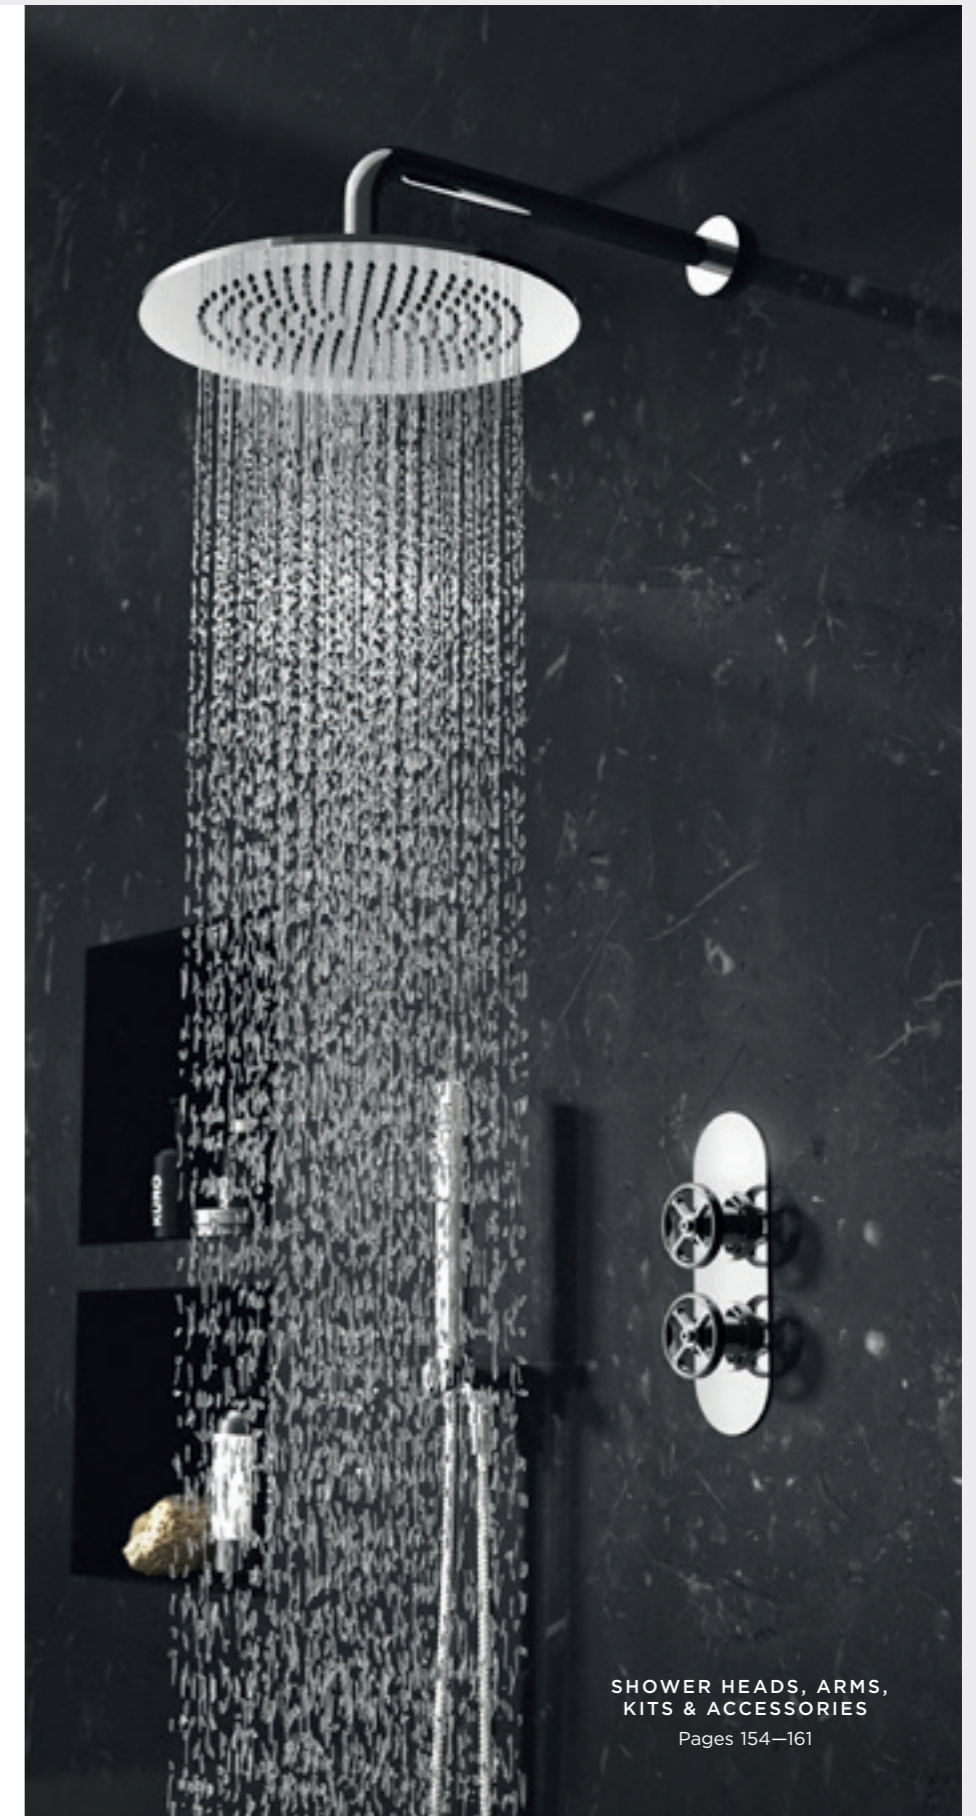

Two Outlet LP1 VQ21
SIWTR02 **£604.00**

Three Outlet MP
SIWTR03 **£665.00**

VALQUEST

Look out for the VQ number next to each Valquest product, which are Made in Britain.

VQ21
Two Outlet

VQ20
One Outlet

SHOWER HEADS, ARMS,
KITS & ACCESSORIES
Pages 154–161