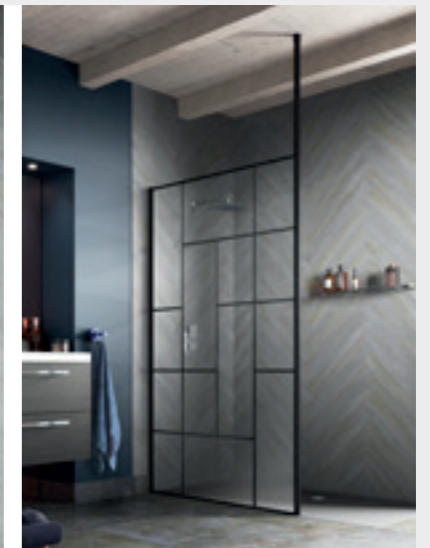

FRAMED

BLACK WETROOM SCREENS:

WALL FIXED

Size	Code	Price
215* Fixed Return	WRSF025	£223.00
300* Hinged Return	WRSF030H	£325.00
700	WRSF070	£387.00
760	WRSF076	£445.00
800	WRSF080	£511.00
900	WRSF090	£534.00
1000	WRSF10	£554.00
1100	WRSF11	£580.00
1200	WRSF12	£604.00
1400	WRSF14	£697.00

FREESTANDING

Size	Code	Price
700	BFAF070	£478.00
760	BFAF076	£536.00
800	BFAF080	£602.00
900	BFAF090	£625.00
1000	BFAF10	£645.00
1100	BFAF11	£671.00
1200	BFAF12	£695.00
1400	BFAF14	£788.00

WITH POSTS

Size	Code	Price
700	BFCP070	£617.00
760	BFCP076	£675.00
800	BFCP080	£741.00
900	BFCP090	£764.00
1000	BFCP10	£784.00
1100	BFCP11	£810.00
1200	BFCP12	£834.00
1400	BFCP14	£927.00

Adjustment: Approximately 20mm out of true

OPTIONAL EXTRAS

Flat Support Bar FIX040 £63.00

Flat Support Bar T Joining Piece FIX041 £21.00

Screen Support Foot & Wall Bracket WRSF008 £20.00

Screen Retainer Support Foot WRSF007 £18.00

3000mm Ceiling Post WRSF006 £115.00

Enclosure Hook - Frameless ACC006 £54.00

*Must be used in conjunction with another screen. 'T' joining section supplied with standard support arms.

Sizes in mm

ABSTRACT

BLACK WETROOM SCREENS:

WALL FIXED

Size	Code	Price
215* Fixed Return	WRSF025	£223.00
300* Hinged Return	WRSF030H	£325.00
700	WRSFB070	£387.00
760	WRSFB076	£445.00
800	WRSFB080	£511.00
900	WRSFB090	£534.00
1000	WRSFB10	£554.00
1100	WRSFB11	£580.00
1200	WRSFB12	£604.00
1400	WRSFB14	£697.00

FREESTANDING

Size	Code	Price
700	BFAFB070	£478.00
760	BFAFB076	£536.00
800	BFAFB080	£602.00
900	BFAFB090	£625.00
1000	BFAFB10	£645.00
1100	BFAFB11	£671.00
1200	BFAFB12	£695.00
1400	BFAFB14	£788.00

WITH POSTS

Size	Code	Price
700	BFCPB070	£617.00
760	BFCPB076	£675.00
800	BFCPB080	£741.00
900	BFCPB090	£764.00
1000	BFCPB10	£784.00
1100	BFCPB11	£810.00
1200	BFCPB12	£834.00
1400	BFCPB14	£927.00

Adjustment: Approximately 20mm out of true

OPTIONAL EXTRAS

Flat Support Bar FIX040 £63.00

Flat Support Bar T Joining Piece FIX041 £21.00

Screen Support Foot & Wall Bracket WRSF008 £20.00

Screen Retainer Support Foot WRSF007 £18.00

3000mm Ceiling Post WRSF006 £115.00

Enclosure Hook - Frameless ACC006 £54.00

*Must be used in conjunction with another screen. 'T' joining section supplied with standard support arms.

All prices include VAT. For line drawings and full guarantee details visit hudsonreed.co.uk