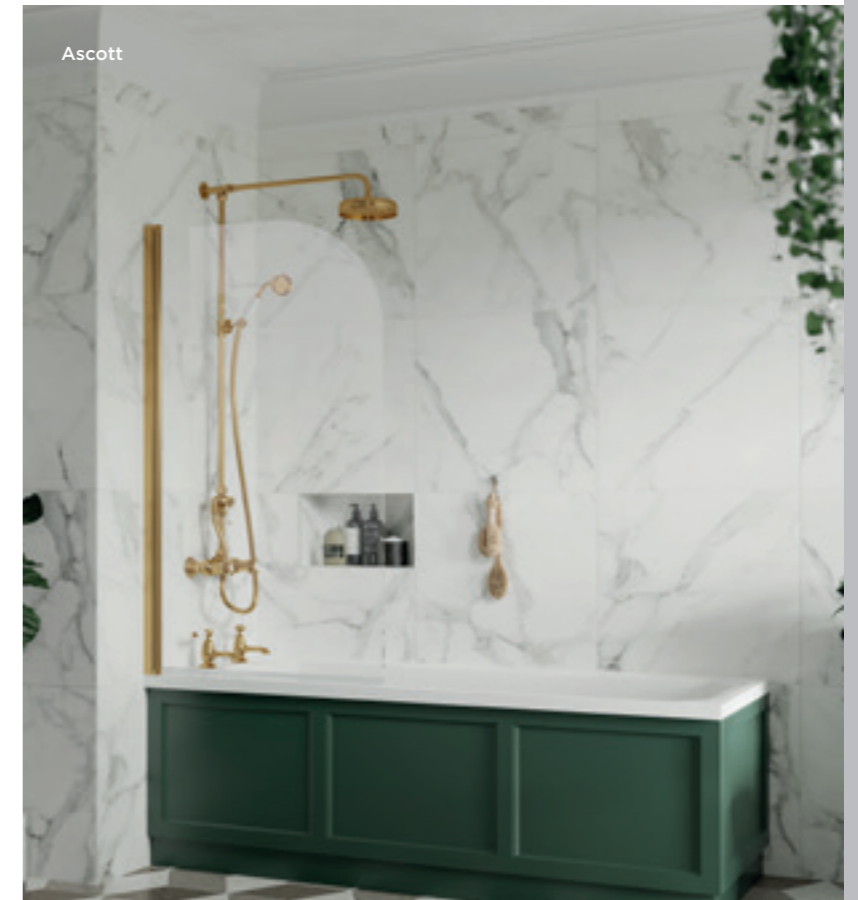

For Bath Screens please see page 108

Ascott

OLD LONDON:

TAPS & SHOWERS

PERFECT FOR PERIOD STYLE BATHROOMS, OUR TRADITIONAL BRASSWARE OFFERS BOTH DECADENCE AND SOPHISTICATION.

DESIGN

We've blended traditional luxury with modern technology, to offer a multitude of product options and design variations across all our brassware.