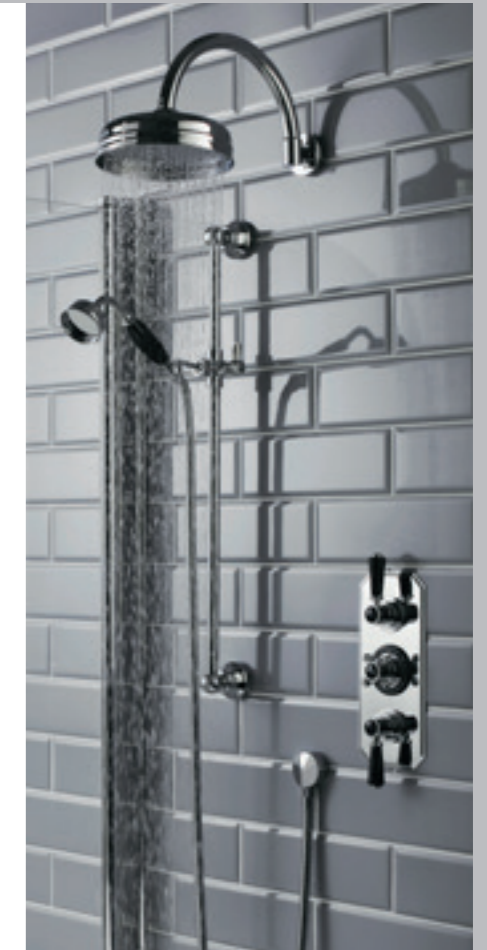

OLD LONDON:
TOPAZ
SHOWERS
BLACK CERAMIC

20 YEAR GUARANTEE

MADE IN BRITAIN

Safety
Anti Scald

CONCEALED
THERMOSTATIC
SHOWERS

EXPOSED
THERMOSTATIC
SHOWERS

Twin Exposed Valve
BTSVT101 £588.00 LP1

Combine with the Back to Wall Shower Elbow for hidden pipework. See page 222