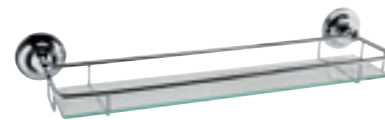

1 YEAR GUARANTEE

Shower Tidy
LH316 **£177.00**

Deep Corner Basket
LL306 **£63.00**

Gallery Shelf
LH305 **£106.00**

3 Tier Towel Rack
260mm x 612mm
x 247mm
LA380 **£215.00**

Double Towel Rail
LH307 **£187.00**