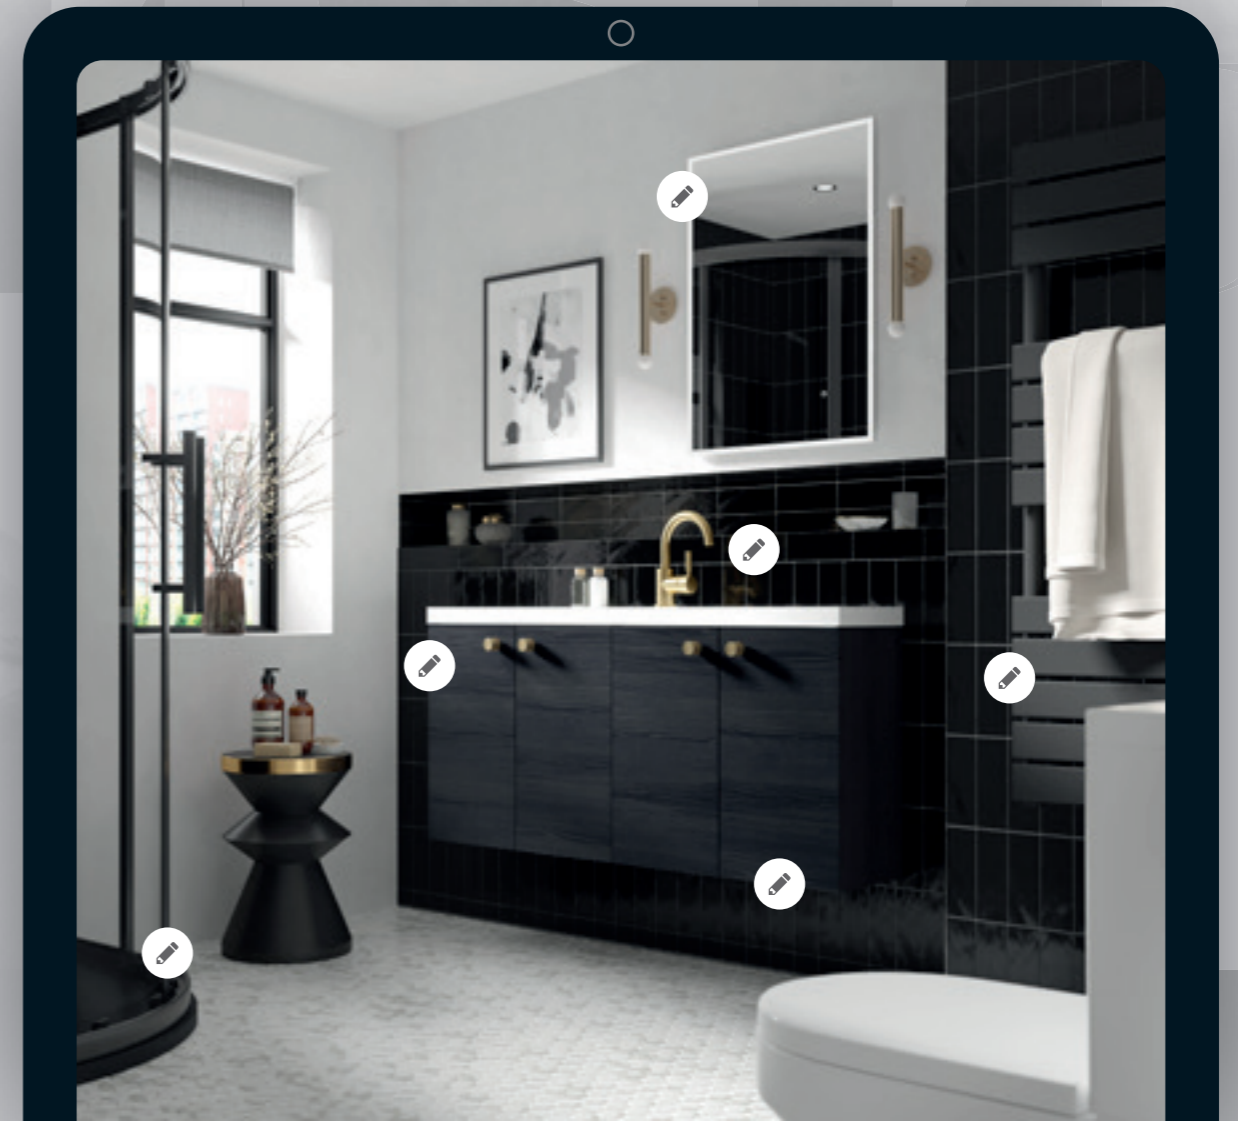

Shallow Seal Trap
EA366 **£141.00**

Bath Legs with Adjustable Shrouds
DA314 **£193.00**

the DESIGN tool

WITH AN INCREDIBLE RANGE OF PRODUCTS THAT ARE NOW WITHIN OUR INTERACTIVE 3D DESIGN TOOL, IT'S NEVER BEEN EASIER TO CREATE YOUR DREAM BATHROOM.

VISIT HUDSONREED.CO.UK

HANDSETS

1 YEAR GUARANTEE

Small Traditional Handset
A3221 £38.00 LP1

Large Traditional Handset
A3150G £49.00 LP1

Large Traditional Handset
A4150G £98.00 LP1

SHOWER ACCESSORIES

Back to Wall Shower Elbow
VQE001 £31.00