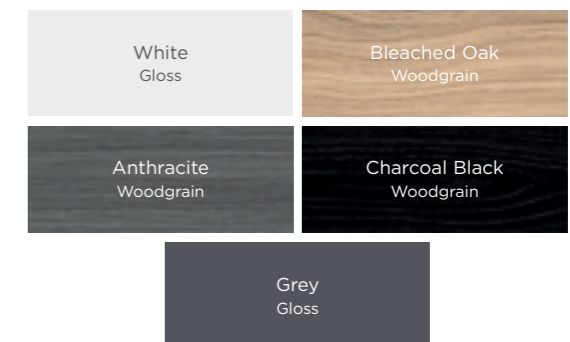

AVAILABLE COLOURS

Our wide palette of colours reflects the very latest in tonal trends as well as traditional favourites.

HOW TO ORDER

1. Measure your available space and select your configuration of furniture units & sizes
2. Choose slimline or full depth units
3. Choose your desired colourway, handles and worktop
4. Choose a basin and back to wall pan