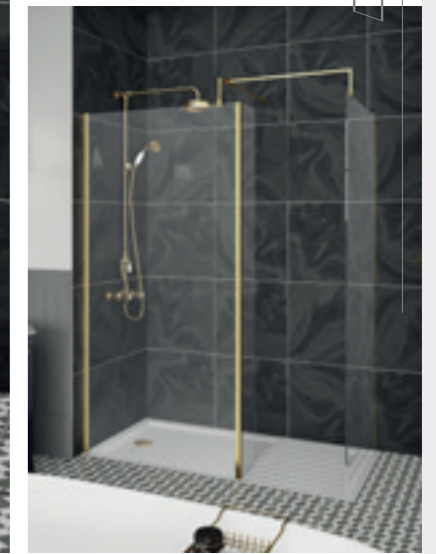

MINIMAL

BLACK WETROOM SCREENS:

WALL FIXED

Size	BLACK Code	Price
215* Fixed Return	WRSBP250	£193.00
300* Hinged Return	WRSBP30	£341.00
300* Concealed Hinged Return	WRSBP30HC	£341.00
700	WRSBP70	£483.00
800	WRSBP80	£517.00
900	WRSBP90	£547.00
1000	WRSBP10	£581.00
1100	WRSBP11	£616.00
1200	WRSBP12	£647.00
1400	WRSBP14	£713.00

FREESTANDING

Size	BLACK Code	Price
700	BGPAF070	£492.00
800	BGPAF080	£526.00
900	BGPAF090	£556.00
1000	BGPAF10	£590.00
1100	BGPAF11	£625.00
1200	BGPAF12	£656.00
1400	BGPAF14	£722.00

WITH POSTS

Size	BLACK Code	Price
700	BGPCP070	£576.00
800	BGPCP080	£610.00
900	BGPCP090	£640.00
1000	BGPCP10	£674.00
1100	BGPCP11	£709.00
1200	BGPCP12	£740.00
1400	BGPCP14	£806.00

Adjustment: Approximately 20mm out of true.

OPTIONAL EXTRAS

Flat Support Bar FIX040 £63.00

Flat Support Bar T Joining Piece FIX041 £21.00

Screen Support Foot & Wall Bracket WRSF008 £20.00

Screen Retainer Support Foot WRSF007 £18.00

3000mm Ceiling Post WRSF006 £115.00

Enclosure Hook - Frameless ACC006 £54.00

*Must be used in conjunction with another screen. 'T' joining section supplied with standard support arms.

Sizes in mm

MINIMAL

BRUSHED BRASS WETROOM SCREENS:

WALL FIXED

Size	BRUSHED BRASS Code	Price
215* Fixed Return	WRSBB250	£193.00
300* Hinged Return	WRSBB30	£341.00
300* Concealed Hinged Return	WRSBB30HC	£341.00
700	WRSBB70	£483.00
800	WRSBB80	£517.00
900	WRSBB90	£547.00
1000	WRSBB10	£581.00
1100	WRSBB11	£616.00
1200	WRSBB12	£647.00
1400	WRSBB14	£713.00

FREESTANDING

Size	BRUSHED BRASS Code	Price
700	BBPAF070	£492.00
800	BBPAF080	£526.00
900	BBPAF090	£556.00
1000	BBPAF10	£590.00
1100	BBPAF11	£625.00
1200	BBPAF12	£656.00
1400	BBPAF14	£722.00

Adjustment: Approximately 20mm out of true.

OPTIONAL EXTRAS

Flat Support Bar FIX080 £63.00

Flat Support Bar T Joining Piece FIX081 £21.00

Screen Retainer Support Foot WRSF017 £18.00

*Must be used in conjunction with another screen. 'T' joining section supplied with standard support arms.

All prices include VAT. For line drawings and full guarantee details visit hudsonreed.co.uk