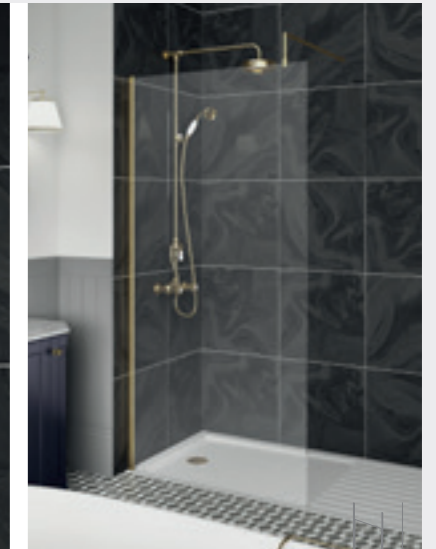

MINIMAL

BLACK WETROOM SCREENS:

WALL FIXED

Size	BLACK Code	Price
215* Fixed Return	WRSBP250	£193.00
300* Hinged Return	WRSBP30	£341.00
300* Concealed Hinged Return	WRSBP30HC	£341.00
700	WRSBP70	£483.00
800	WRSBP80	£517.00
900	WRSBP90	£547.00
1000	WRSBP10	£581.00
1100	WRSBP11	£616.00
1200	WRSBP12	£647.00
1400	WRSBP14	£713.00

FREESTANDING

Size	BLACK Code	Price
700	BGPAF070	£492.00
800	BGPAF080	£526.00
900	BGPAF090	£556.00
1000	BGPAF10	£590.00
1100	BGPAF11	£625.00
1200	BGPAF12	£656.00
1400	BGPAF14	£722.00

WITH POSTS

Size	BLACK Code	Price
700	BGPCP070	£576.00
800	BGPCP080	£610.00
900	BGPCP090	£640.00
1000	BGPCP10	£674.00
1100	BGPCP11	£709.00
1200	BGPCP12	£740.00
1400	BGPCP14	£806.00

Adjustment: Approximately 20mm out of true.

OPTIONAL EXTRAS

Flat Support Bar FIX040 £63.00

Flat Support Bar T Joining Piece FIX041 £21.00

Screen Support Foot & Wall Bracket WRSF008 £20.00

Screen Retainer Support Foot WRSF007 £18.00

3000mm Ceiling Post WRSF006 £115.00

Enclosure Hook - Frameless ACC006 £54.00

*Must be used in conjunction with another screen. 'T' joining section supplied with standard support arms.

Sizes in mm

MINIMAL

BRUSHED BRASS WETROOM SCREENS:

WALL FIXED

Size	BRUSHED BRASS Code	Price
215* Fixed Return	WRSBB250	£193.00
300* Hinged Return	WRSBB30	£341.00
300* Concealed Hinged Return	WRSBB30HC	£341.00
700	WRSBB70	£483.00
800	WRSBB80	£517.00
900	WRSBB90	£547.00
1000	WRSBB10	£581.00
1100	WRSBB11	£616.00
1200	WRSBB12	£647.00
1400	WRSBB14	£713.00

FREESTANDING

Size	BRUSHED BRASS Code	Price
700	BBPAF070	£492.00
800	BBPAF080	£526.00
900	BBPAF090	£556.00
1000	BBPAF10	£590.00
1100	BBPAF11	£625.00
1200	BBPAF12	£656.00
1400	BBPAF14	£722.00

Adjustment: Approximately 20mm out of true.

OPTIONAL EXTRAS

Flat Support Bar FIX080 £63.00

Flat Support Bar T Joining Piece FIX081 £21.00

Screen Retainer Support Foot WRSF017 £18.00

*Must be used in conjunction with another screen. 'T' joining section supplied with standard support arms.

All prices include VAT. For line drawings and full guarantee details visit hudsonreed.co.uk