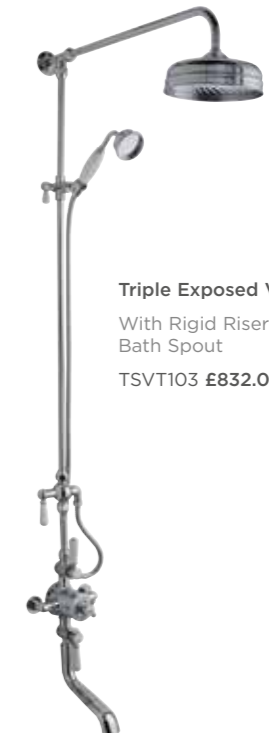

Corbel

Pride

Deacon

OLD LONDON:  
**TOPAZ**  
**SHOWERS**  
WHITE CERAMIC

ACCREDITATIONS

CONCEALED  
THERMOSTATIC  
SHOWERS

**Twin Concealed Valve**  
TSVT002 **£313.00** LP1  
TMV2 VQ20 BC1875/0817  
TMV3 VQ20 BC1119/1212  
WRAS 1703023  
**Twin Concealed Valve with Diverter\***  
TSVT004 **£345.00** LP1

**Triple Concealed Valve**  
TSVT003 **£354.00** LP1  
TMV2 VQ21 BC1875/0817  
TMV3 VQ21 BC1119/1212  
WRAS 1703023  
**Triple Concealed Valve with Diverter\***  
TSVT005 **£387.00** LP1

EXPOSED  
THERMOSTATIC  
SHOWERS

**Twin Exposed Valve\***  
TSVT101 **£313.00** LP1

**Triple Exposed Valve\***  
TSVT102 **£354.00** LP1

**Triple Exposed Valve\***  
With Rigid Riser Kit & Bath Spout  
TSVT103 **£832.00** MP

Combine with the Back to Wall Shower Elbow for hidden pipework. See page 178