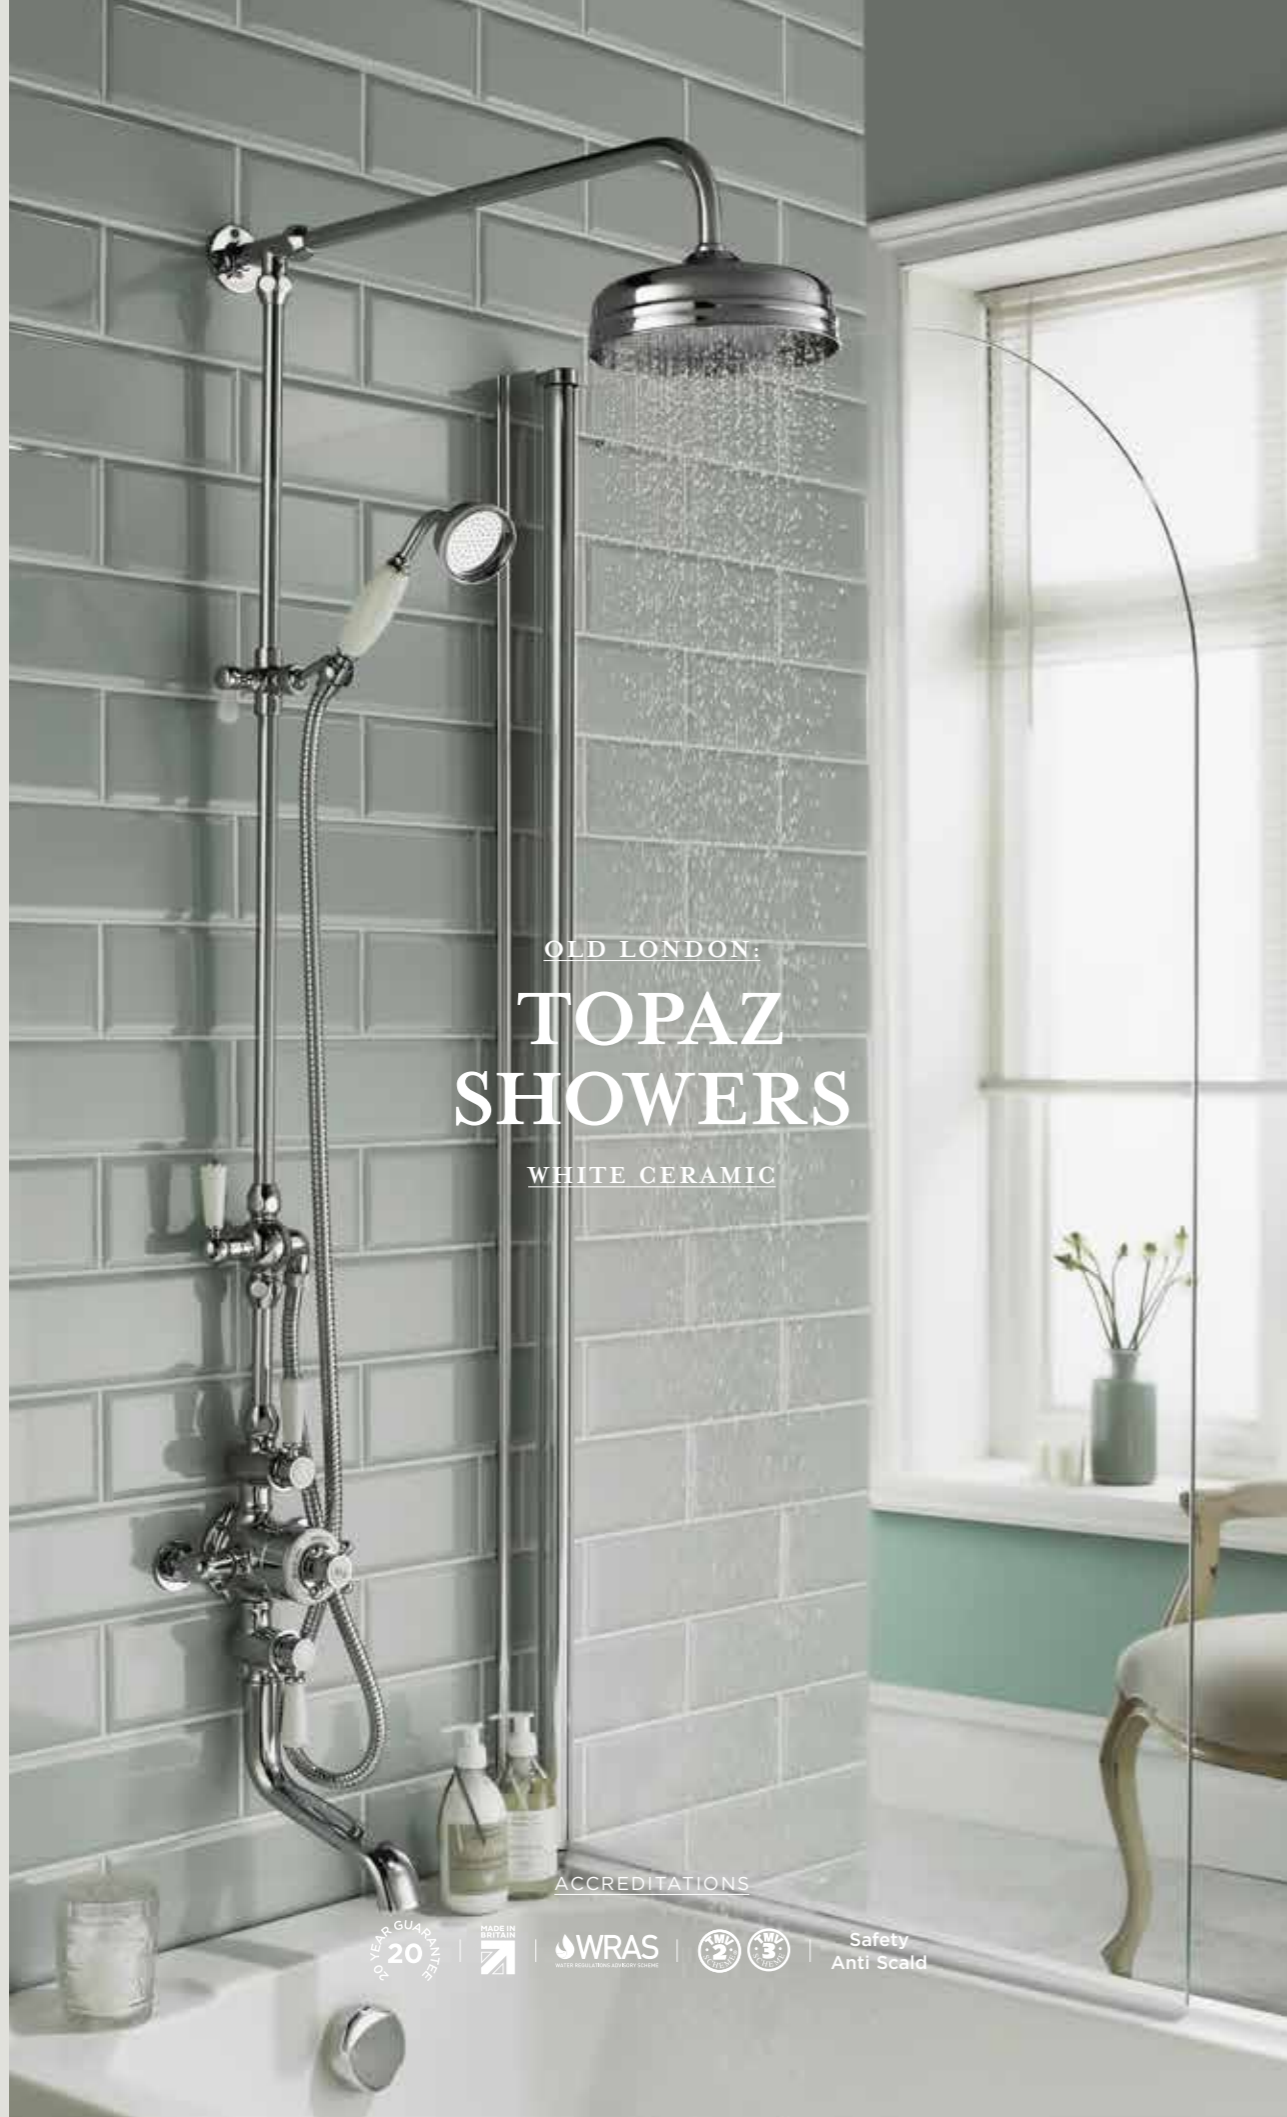

Corbel

Pride

Deacon

OLD LONDON:
TOPAZ
SHOWERS
WHITE CERAMIC

ACCREDITATIONS

CONCEALED
THERMOSTATIC
SHOWERS