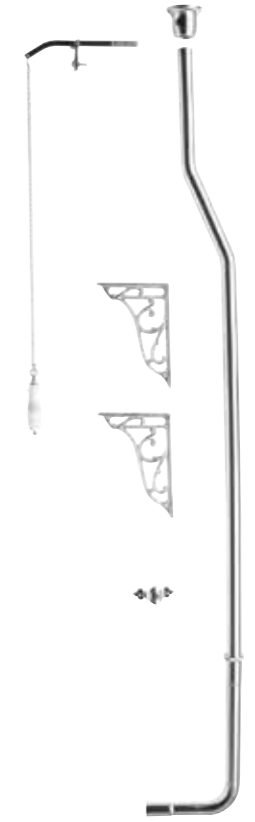

**BATH & SANITARYWARE ACCESSORIES**

**Shower Ring**  
642 x 374 x 1036mm  
LDA009 **£287.00**

**Shower Ring**  
683 x 374 x 1092mm  
LDA010 **£524.00**

**Round Shower Ring**  
Curtain not supplied  
800mm ø  
LA386 **£266.00**

**Roll Top Bath Pack**  
EA368 **£287.00**

**Low Level Flush Pipe Pack**  
FA302 **£75.00**

**Ornate Cistern Brackets**  
FA322 **£68.00**

**Standpipes**  
Freestanding legs  
660mm x 40mm ø  
DA311 **£218.00**

**High Level Flush Pipe Pack**  
FA313 **£266.00**

**Shallow Seal Trap**  
EA366 **£75.00**

**Bath Legs with Adjustable Shrouds**  
DA314 **£135.00**

**HANDSETS**

**Small Traditional Handset**  
A3221 **£18.00** LP1

**Large Traditional Handset**  
A3150G **£44.00** LP1

**Large Traditional Handset**  
A4150G **£52.00** LP1

**SHOWER ACCESSORIES**

**Back to Wall Shower Elbow**  
VQE001 **£29.00**

**WASTES**

**Basin Waste**  
With Brass Plug and Link Chain  
E353 **£13.00**