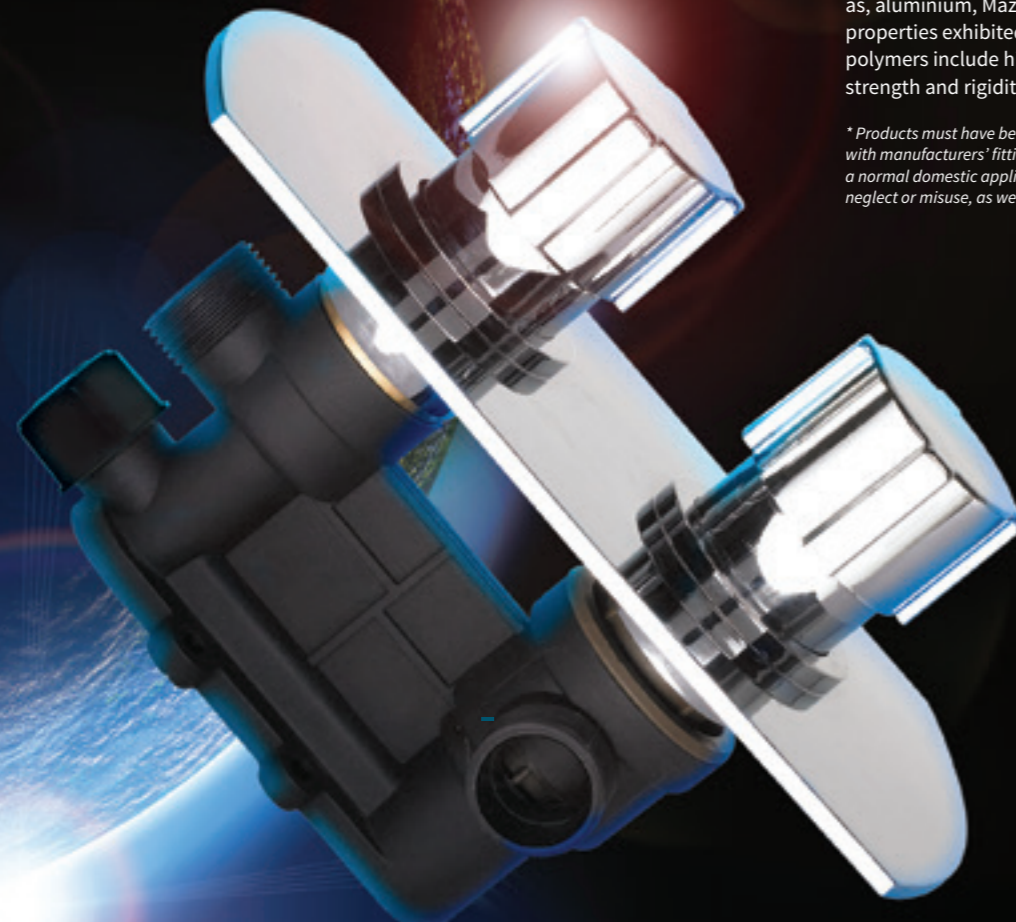

A first in the market, with a state-of-the-art patented design

Indestructible

Pioneer is highly resistant to calcium build up, can withstand pressures of up to 25 bar and is temperature resistant up to 85 degrees.

Dependable

We offer a lifetime guarantee* on the main Pioneer shower valve body against faulty material or manufacturing defects.

Safe

Partnered with the proven patented technology of the Valquest thermostatic cartridge.

Environmentally Friendly

The Pioneer Valve is 100% recyclable and manufactured in the UK, reducing its environmental footprint.

Future Proof Polymers

Engineering polymers are quickly becoming the material of choice in global aerospace applications. These materials are able to maintain their exceptional properties even when exposed to elevated temperatures and aggressive fuels. Typically, an engineering polymer is chosen for its range of enhanced physical properties and can replace traditional engineering metals such as, aluminium, Mazak, brass and some steels. Other properties exhibited by various grades of engineering polymers include high heat resistance, mechanical strength and rigidity etc.

* Products must have been installed and commissioned fully in line with manufacturers' fitting instructions. The product must be used in a normal domestic application. Guarantee excludes serviceable parts, neglect or misuse, as well as any consequential loss.