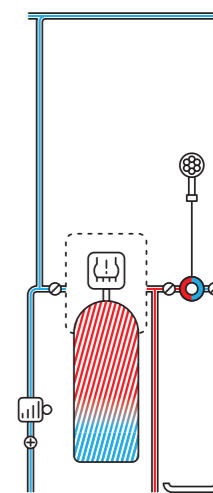

UNVENTED SYSTEM

High Pressure

If your hot water is stored under pressure in a cylinder (usually situated in your airing cupboard or garage) you have a high pressure unvented system.

Recommended For

Suitable for all of our shower systems.

Water Pressure Guide:

LP1 0.1 Bar Minimum   LP2 0.2 Bar Minimum   MP 0.5 Bar Minimum   HP1 1.0 Bar Minimum   HP2 2.0 Bar Minimum