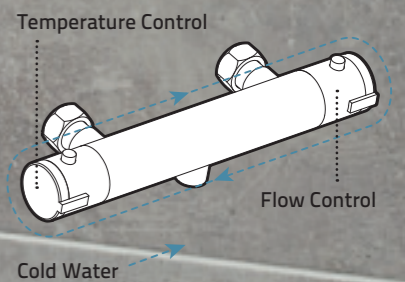

Cool Touch

Thermostatic
Bar Valve

Our fantastic new 'Cool Touch' thermostatic bar valve is designed to provide safe showering for all the family. Cold water is circulated around the bar valve itself so that it is cool to the touch, even on the hot water inlet side.

Cool Touch Thermostatic Bar Valve
U VBS022 **£102.00** HP1

Suitable for
use with
all water
systems

Fast Fit Brackets

Installation made easy,
with Fast-Fit Brackets

Backplate Elbow Unions
U A312 **£32.25**

Fast-Fit Bracket for Bar Thermostats
U A315 **£12.90**

Fast-Fit Bracket for Bar Thermostats
U A313 **£49.45**

Fixed Heads

Switch between waterfall and regular shower flow with the valve diverter.

Complete Fixed Heads