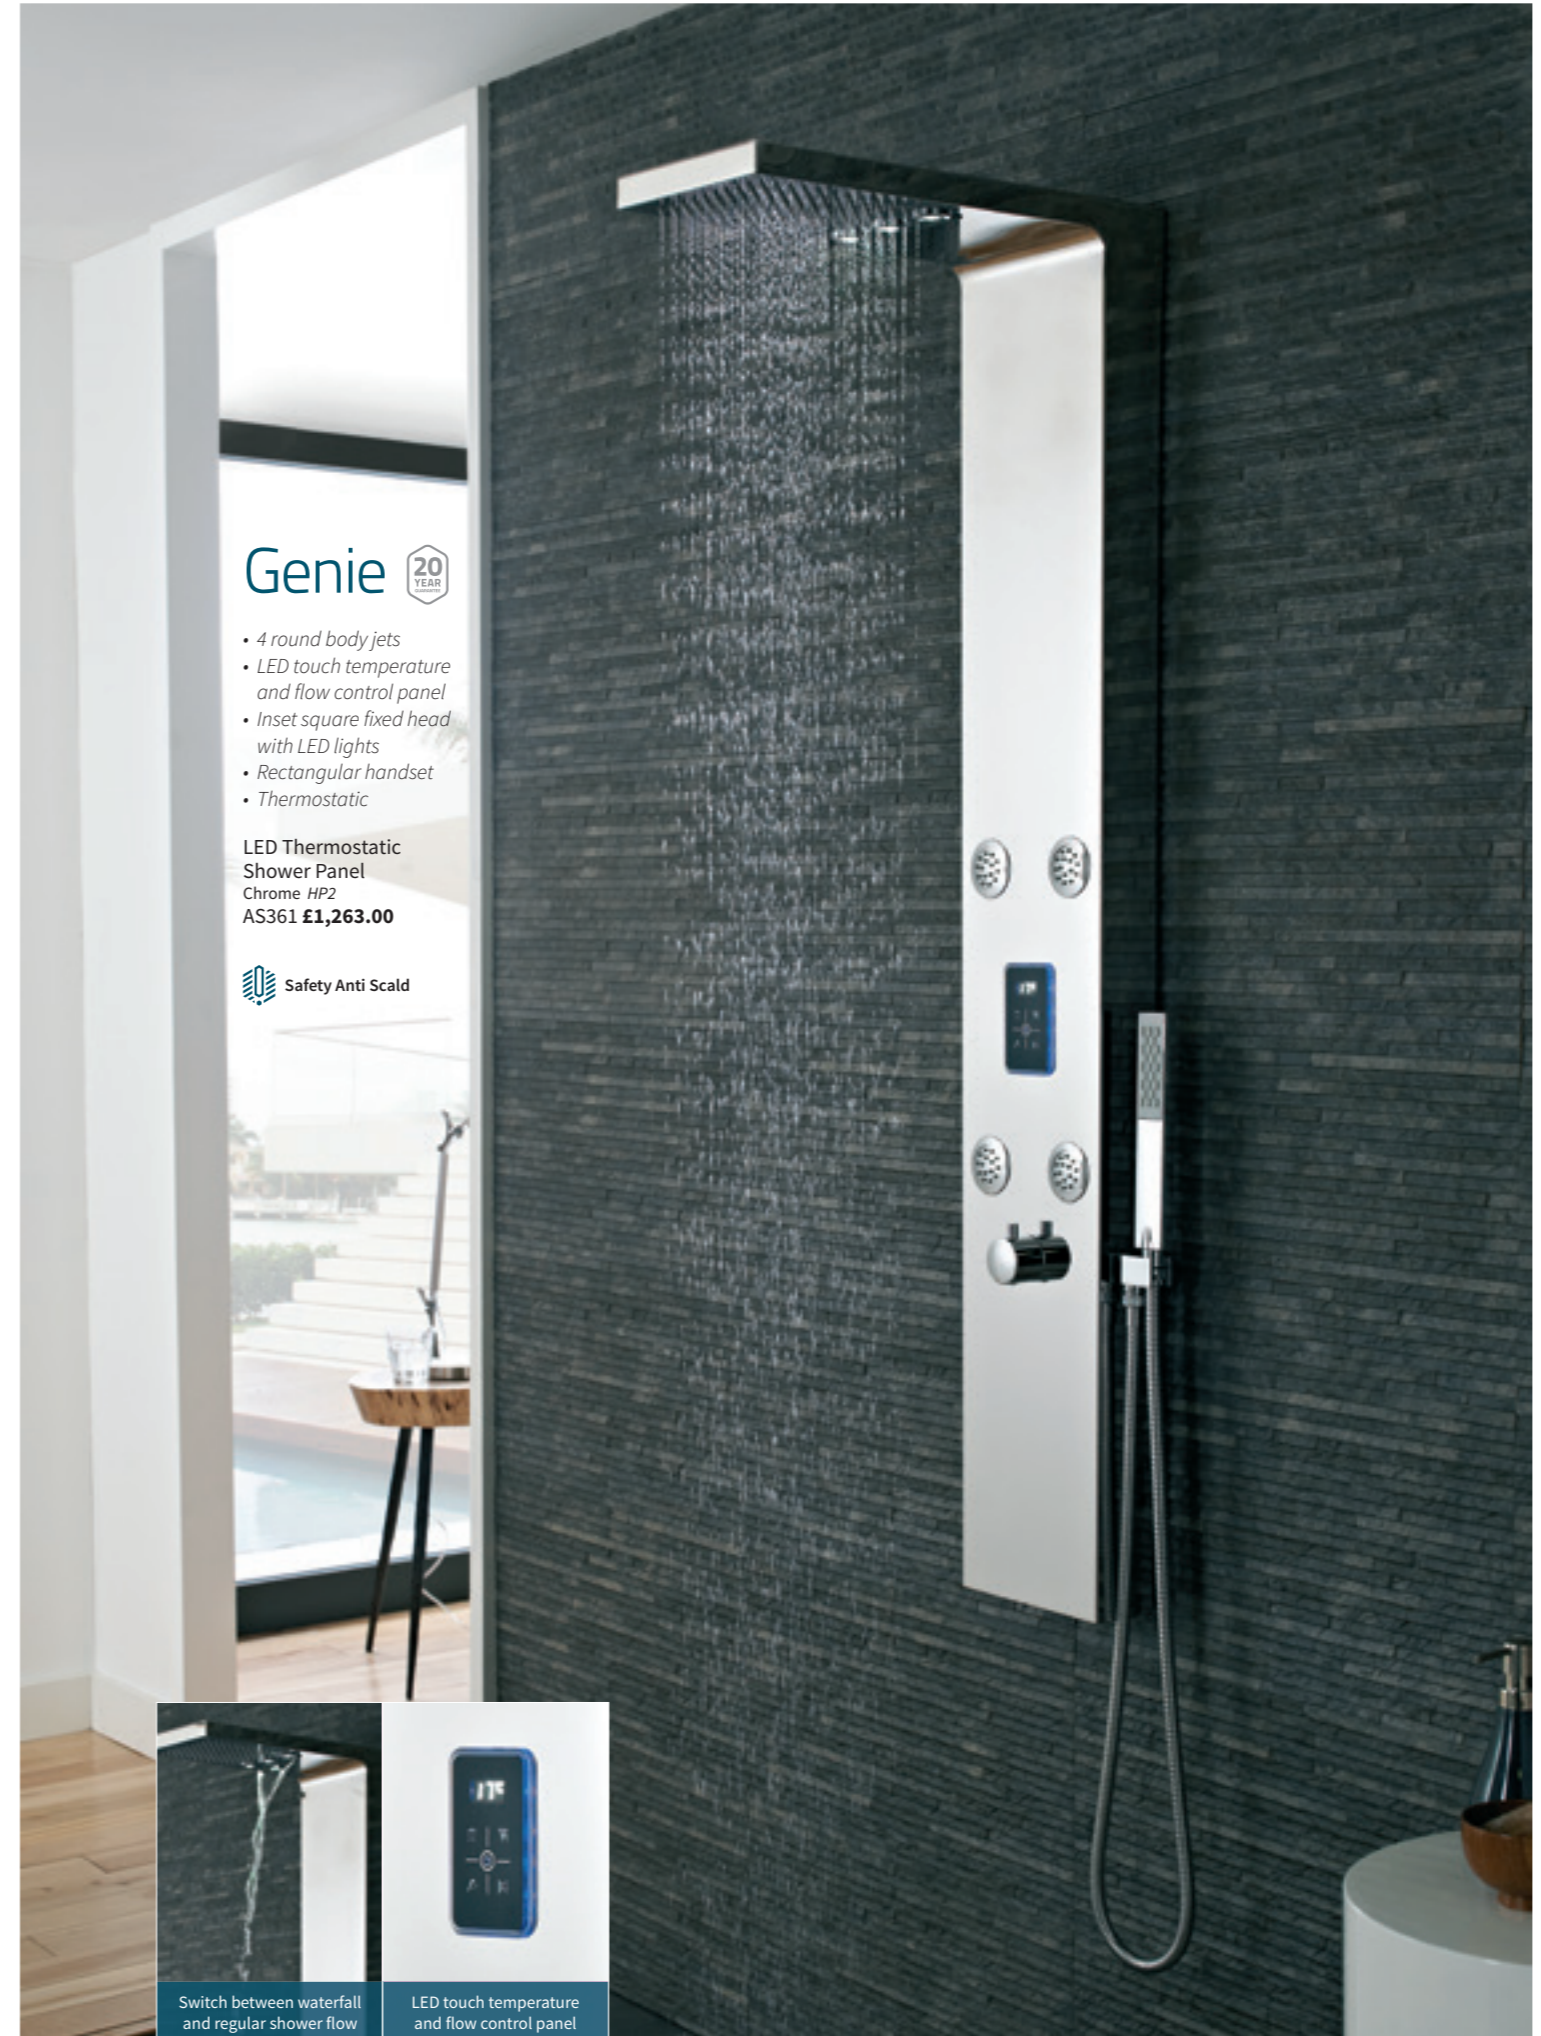

Thermostatic Shower Panel
Stainless Steel HP2
AS326 **£1,070.00**

Surface 

- 3 rectangular inset body jets
- Inset square fixed head
- Pencil handset
- Thermostatic

Thermostatic Shower Panel
Stainless Steel HP2
AS342 **£1,070.00**

Lava 

- 2 inset rectangular body jets
- Pencil handset
- Waterfall and conventional head
- Thermostatic

Thermostatic Shower Panel
Stainless Steel HP2
AS315 **£796.00**

Genie 

- 4 round body jets
- LED touch temperature and flow control panel
- Inset square fixed head with LED lights
- Rectangular handset
- Thermostatic

LED Thermostatic Shower Panel
Chrome HP2
AS361 **£1,263.00**

Switch between waterfall and regular shower flow

LED touch temperature and flow control panel

Prophecy 20 YEAR WARRANTY

- 4 round body jets
- Multi-function handset
- Movable fixed head
- Thermostatic

Thermostatic Shower Panel
Black Chrome HP2
A3321 **£511.00**

Switch between waterfall and regular shower flow

Shimmer 20 YEAR WARRANTY

- 6 round inset body jets
- Inset round fixed head with waterfall
- Pencil handset
- Thermostatic