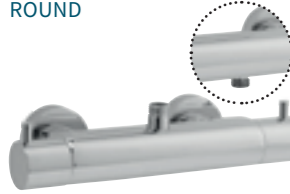

HR A3502 **£194.00** LP2

Quadro Thermostatic Bar Valve
Bottom outlet

HR A3503 **£194.00** LP2

Square Thermostatic Bar Valve
Bottom outlet

U JTY316 **£106.00** MP

ABS Square Thermostatic Bar Valve
Bottom outlet

P VBS003 **£60.50** MP

ROUND

Minimalist Thermostatic Bar Valve
Top and bottom outlet

HR A3500 **£194.00** LP2

Minimalist Thermostatic Bar Valve
Top outlet

U VBS006 **£102.00** LP2

Minimalist Thermostatic Bar Valve
Bottom outlet