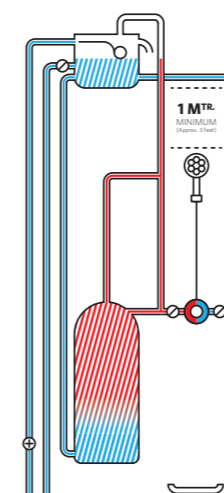

GRAVITY-FED SYSTEM

Low Pressure

If you have a cold water tank in your loft and hot water cylinder (usually found in your airing cupboard) then you have a gravity fed system.

Recommended For

Suitable for all LP1 and LP2 combinations. For all our MP and HP combinations, you may need to use a suitable shower pump to give the required pressure for optimum performance.