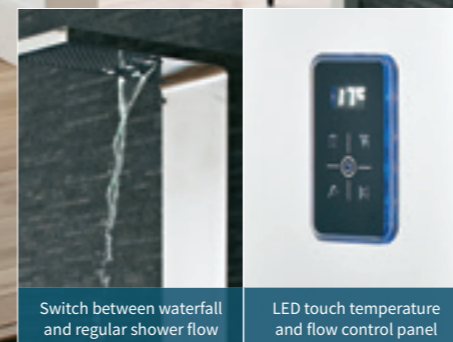

Thermostatic Shower Panel
Stainless Steel HP2
AS326 **£1,070.00**

Surface 

- 3 rectangular inset body jets
- Inset square fixed head
- Pencil handset
- Thermostatic

Thermostatic Shower Panel
Stainless Steel HP2
AS342 **£1,070.00**

Lava 

- 2 inset rectangular body jets
- Pencil handset
- Waterfall and conventional head
- Thermostatic

Thermostatic Shower Panel
Stainless Steel HP2
AS315 **£796.00**

Genie 

- 4 round body jets
- LED touch temperature and flow control panel
- Inset square fixed head with LED lights
- Rectangular handset
- Thermostatic

LED Thermostatic Shower Panel
Chrome HP2
AS361 **£1,263.00**

Switch between waterfall and regular shower flow

LED touch temperature and flow control panel

Prophecy 20 YEAR WARRANTY

- 4 round body jets
- Multi-function handset
- Movable fixed head
- Thermostatic

Thermostatic Shower Panel
Black Chrome HP2
A3321 **£511.00**

Switch between waterfall and regular shower flow

Shimmer 20 YEAR WARRANTY

- 6 round inset body jets
- Inset round fixed head with waterfall
- Pencil handset
- Thermostatic