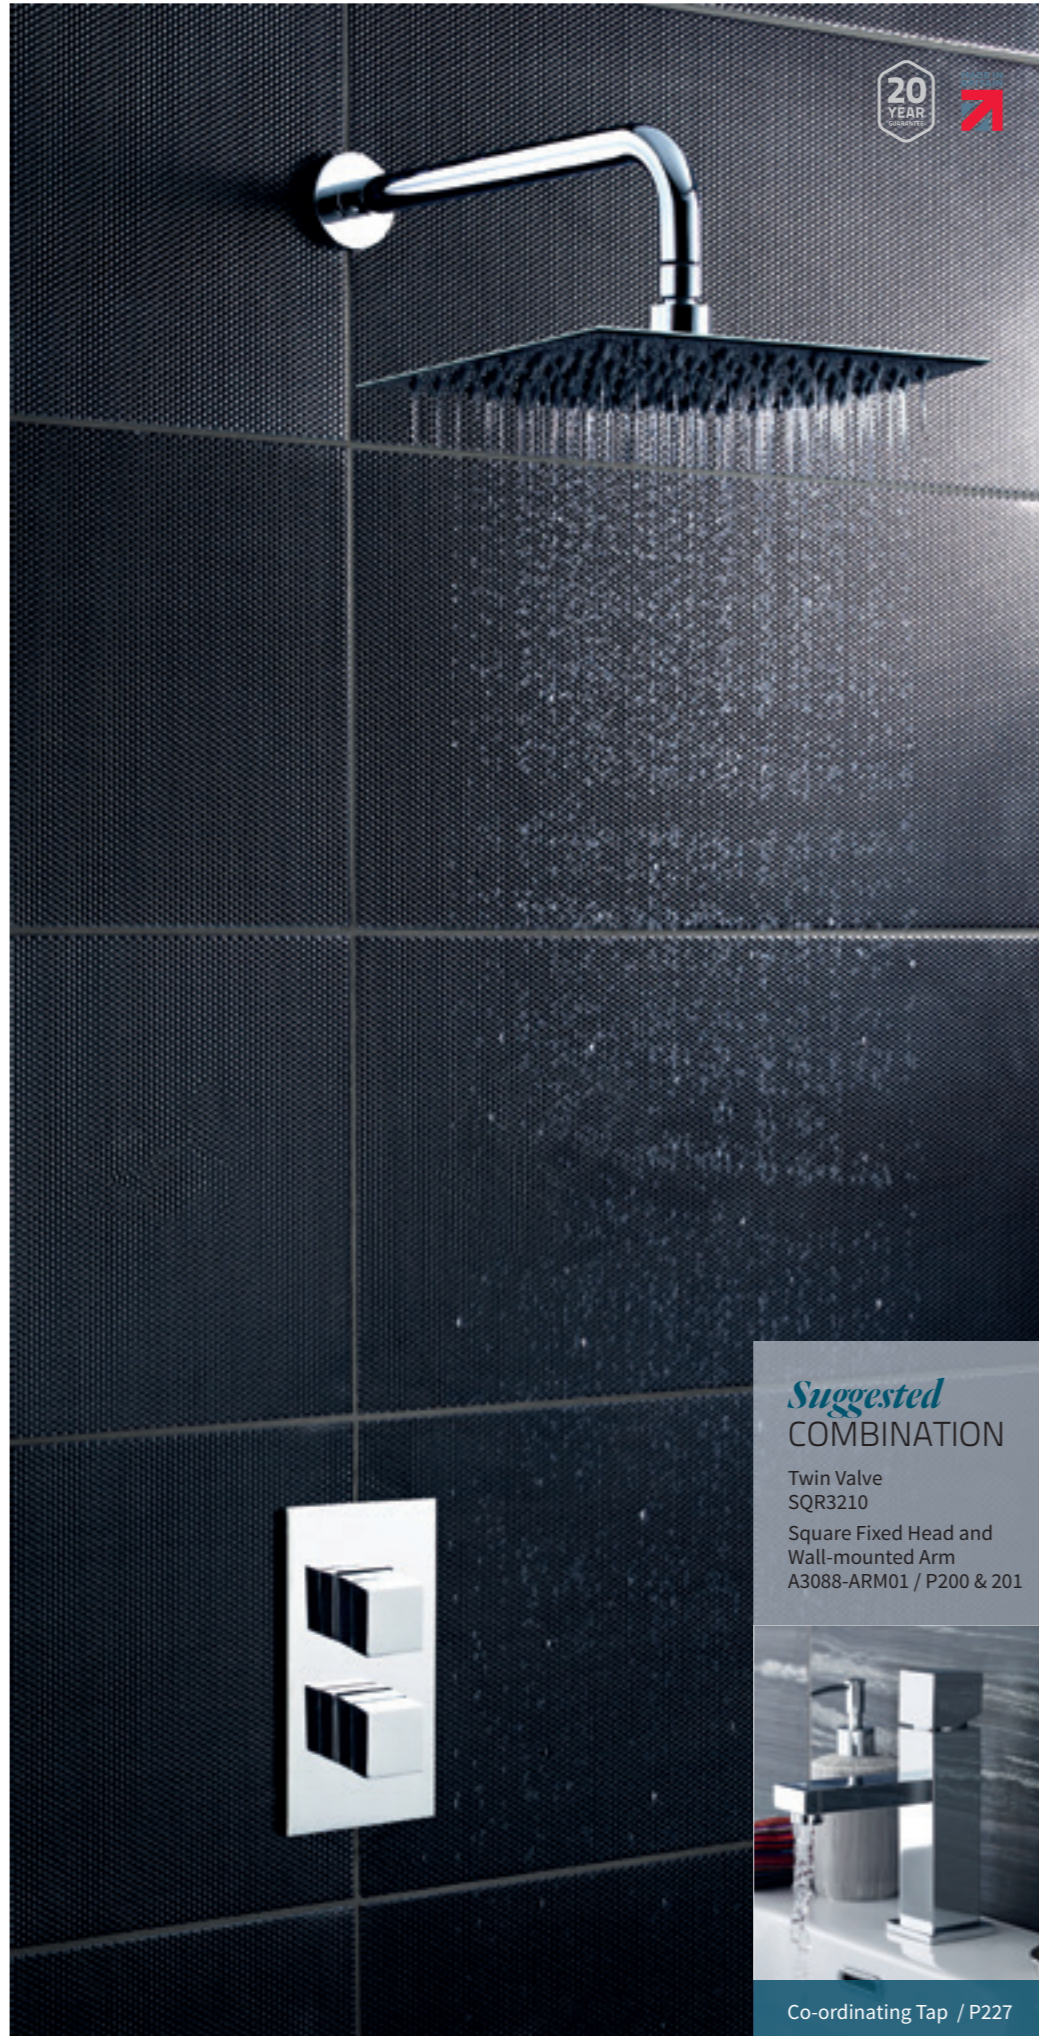

Lennox

Square Slimline
Thermostatic Showers

Twin Valve
SQR3210 **£253.00** LP1
TMV2 VQ20 BC947/1211
TMV3 VQ20 BC1119/1212
WRAS 1112007

Twin Valve with Diverter*
SQR3207 **£278.00** MP

Suggested COMBINATION

Twin Valve
SQR3210
Square Fixed Head and
Wall-mounted Arm
A3088-ARM01 / P200 & 201