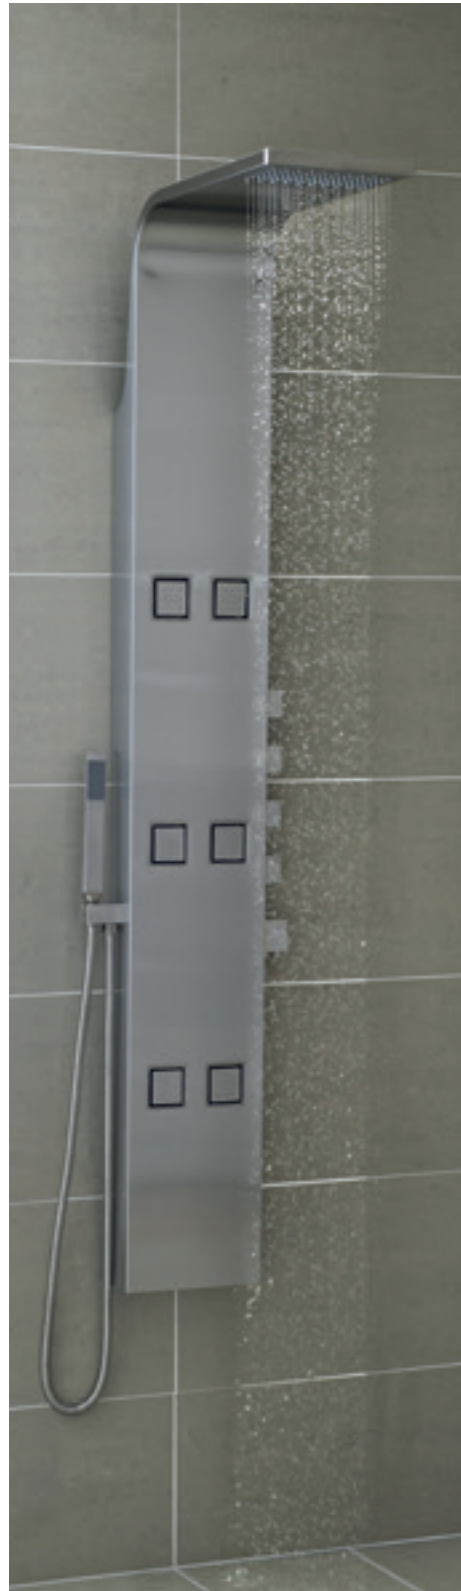

Shower Seat
Chrome hinges
#R LA371 **£210.00**

Dream SHOWERS

These stylish panels become the centrepiece of your dream bathroom

Dusk

- 4 square and 1 rectangular inset body jets
- Inset square fixed head with waterfall option
- Rectangular handset
- Thermostatic

Thermostatic Shower Panel
Gun Metal HP2
AS344 **£882.00**

Switch between waterfall and regular shower flow

 Safety Anti Scald

Switch between waterfall and regular shower flow

Interval

Stainless Steel

- 6 square inset body jets
- Rectangular handset
- Separate fixed head with waterfall option
- Thermostatic

Fully Recessed Thermostatic Shower Panel and Head
Stainless Steel HP2
PIN001 **£1,054.00**

 Safety Anti Scald

VAT @20% is included on all prices.

Interval

Chrome

- 6 round body jets
- Separate fixed head with waterfall option
- Pencil handset
- Thermostatic

Fully Recessed Thermostatic Shower Panel and Head
Chrome HP2
PIN003 **£1,054.00**

 Safety Anti Scald

Astral

- 6 body jets
- Waterfall and conventional head
- Rectangular handset
- Thermostatic

Thermostatic Shower Panel
Stainless Steel HP2
AS326 **£1,070.00**