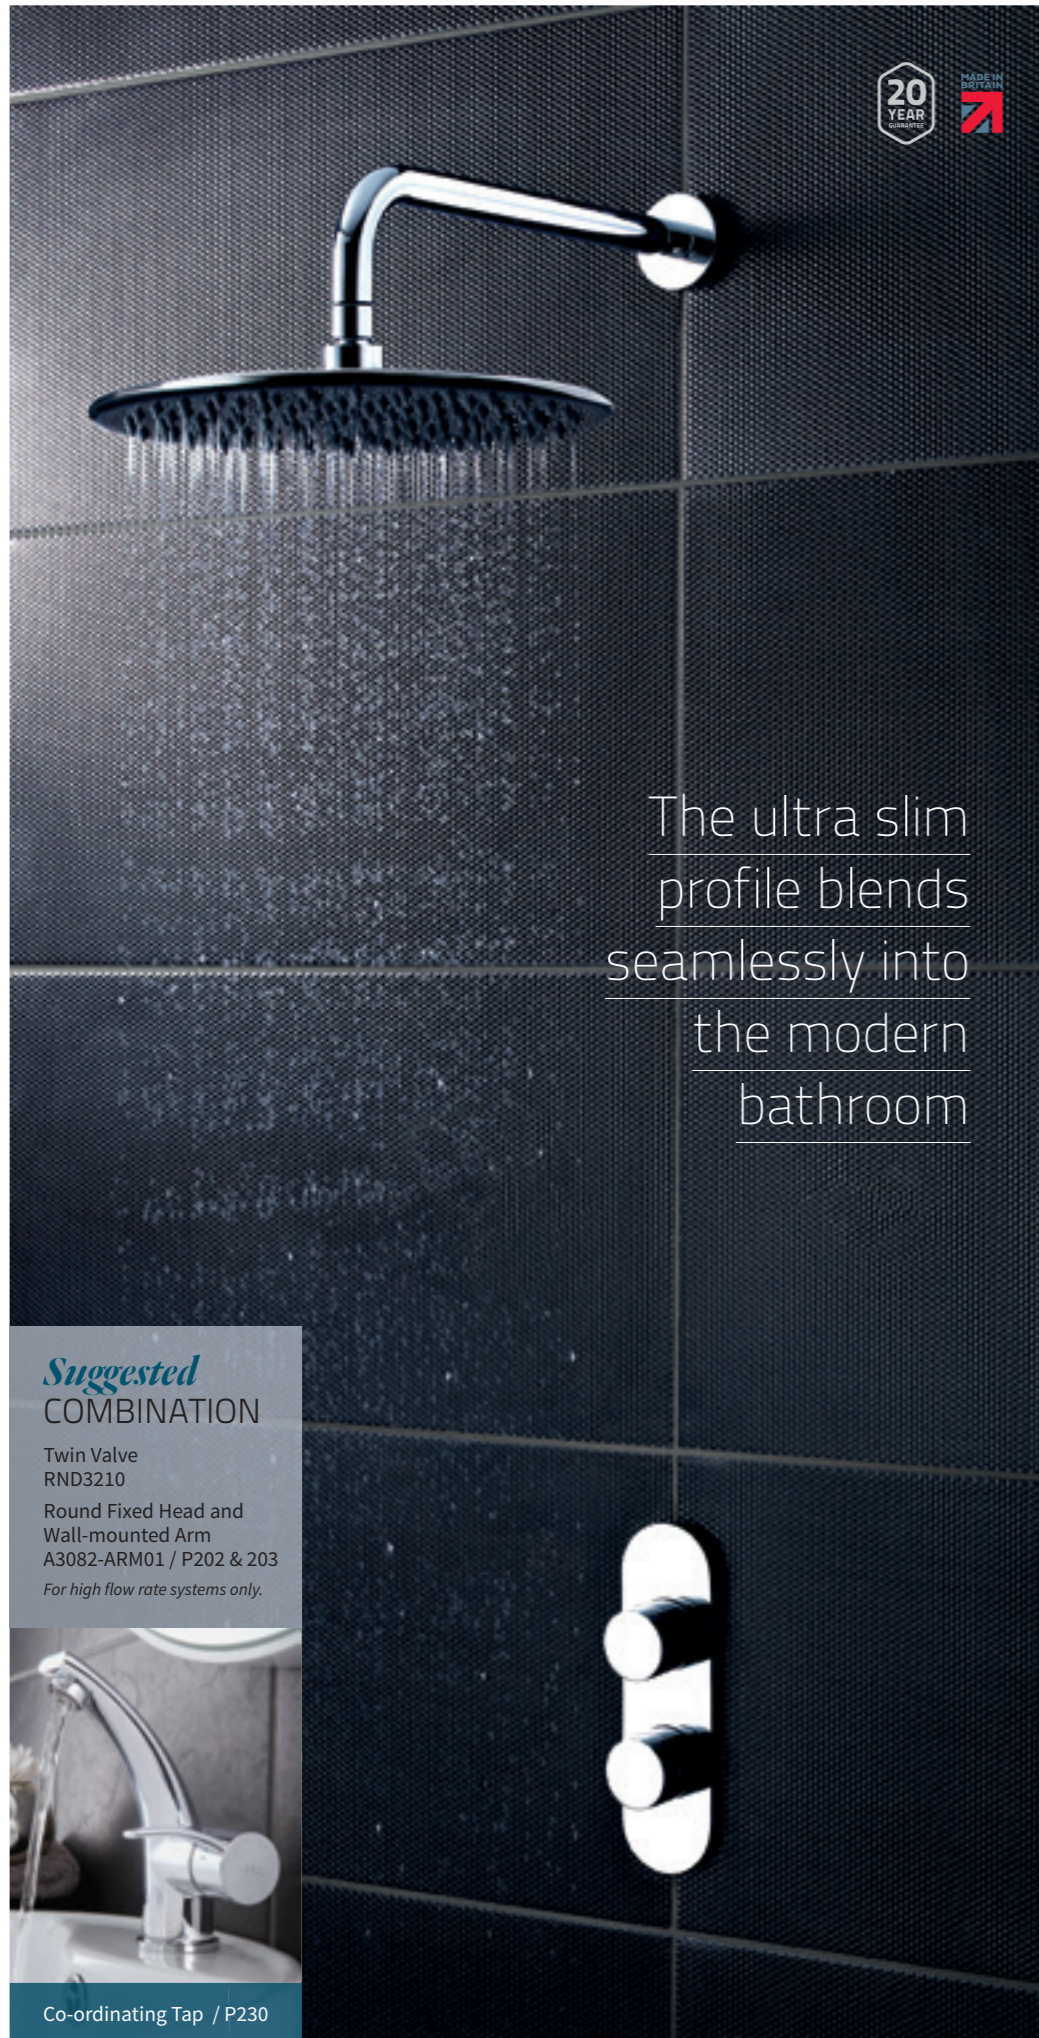

Triple Valve with Diverter*
ART3212 **£302.00** MP

Indus

Round Slimline
Thermostatic Showers

The ultra slim
profile blends
seamlessly into
the modern
bathroom

Twin Valve
RND3210 £253.00 LP1
TMV2 VQ20 BC947/1211
TMV3 VQ20 BC1119/1212
WRAS 1112007