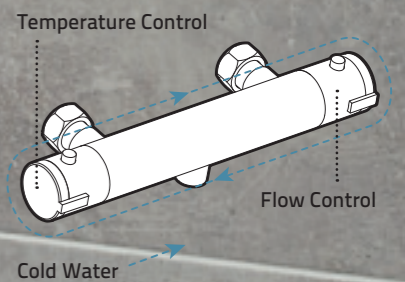

VBS004 £91.50 MP

Guarantees: **H** 20 Year **U** 10 Year **P** 5 Year

Cool Touch

Thermostatic
Bar Valve

Our fantastic new 'Cool Touch' thermostatic bar valve is designed to provide safe showering for all the family. Cold water is circulated around the bar valve itself so that it is cool to the touch, even on the hot water inlet side.

Cool Touch Thermostatic Bar Valve
VBS022 £102.00 HP1

Suitable for
use with
all water
systems

Fast Fit Brackets

Installation made easy,
with Fast-Fit Brackets

Backplate Elbow Unions
A312 £32.25

Fast-Fit Bracket for Bar Thermostats
A315 £12.90

Fast-Fit Bracket for Bar Thermostats
A313 £49.45

Fixed Heads

Switch between waterfall and regular shower flow with the valve diverter.

Ceiling Mounted Heads

Square Ceiling Tile Fixed Head
270 x 270mm

HR HEAD80 £161.00 MP