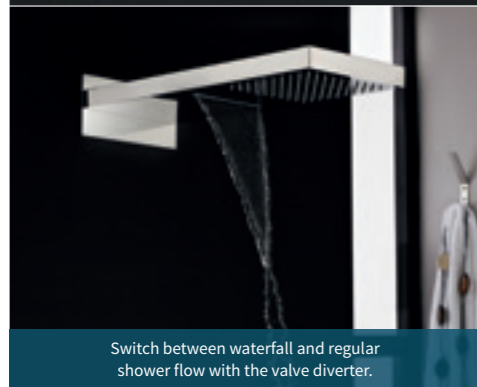

VBS004 £91.50 MP

Guarantees: **H** 20 Year **U** 10 Year **P** 5 Year

Cool Touch

Thermostatic
Bar Valve

Our fantastic new 'Cool Touch' thermostatic bar valve is designed to provide safe showering for all the family. Cold water is circulated around the bar valve itself so that it is cool to the touch, even on the hot water inlet side.

Cool Touch Thermostatic Bar Valve
VBS022 £102.00 HP1

Suitable for
use with
all water
systems

Fast Fit Brackets

Installation made easy,
with Fast-Fit Brackets

Backplate Elbow Unions
A312 £32.25

Fast-Fit Bracket for Bar Thermostats
A315 £12.90

Fast-Fit Bracket for Bar Thermostats
A313 £49.45

Fixed Heads

Switch between waterfall and regular shower flow with the valve diverter.

Ceiling Mounted Heads

Square Ceiling Tile Fixed Head
270 x 270mm

HR HEAD80 £161.00 MP