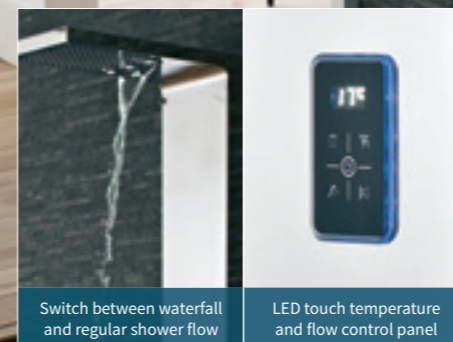

Fully Recessed Thermostatic Shower Panel and Head
Chrome HP2
PIN003 **£1,054.00**

 Safety Anti Scald

Astral

- 6 body jets
- Waterfall and conventional head
- Rectangular handset
- Thermostatic

Thermostatic Shower Panel
Stainless Steel HP2
AS326 **£1,070.00**

Surface

- 3 rectangular inset body jets
- Inset square fixed head
- Pencil handset
- Thermostatic

Thermostatic Shower Panel
Stainless Steel HP2
AS342 **£1,070.00**

Lava

- 6 square inset body jets
- Rectangular handset
- Separate fixed head with waterfall option
- Thermostatic

Thermostatic Shower Panel
Stainless Steel HP2
AS315 **£796.00**

Genie

- 4 round body jets
- LED touch temperature and flow control panel
- Inset square fixed head with LED lights
- Rectangular handset
- Thermostatic

LED Thermostatic Shower Panel
Chrome HP2
AS361 **£1,263.00**

Switch between waterfall and regular shower flow

LED touch temperature and flow control panel

Prophecy 20 YEAR WARRANTY

- 4 round body jets
- Multi-function handset
- Movable fixed head
- Thermostatic