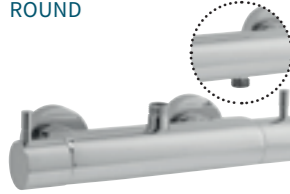

A3503 £194.00 LP2

Square Thermostatic Bar Valve
Bottom outlet

JTY316 £106.00 MP

ABS Square Thermostatic Bar Valve
Bottom outlet

VBS003 £60.50 MP

ROUND

Minimalist Thermostatic Bar Valve
Top and bottom outlet

A3500 £194.00 LP2

Minimalist Thermostatic Bar Valve
Top outlet

VBS006 £102.00 LP2

Minimalist Thermostatic Bar Valve
Bottom outlet

VBS009 £102.00 LP2

Minimalist Thermostatic Bar Valve
Bottom outlet

A3906 £86.00 LP1