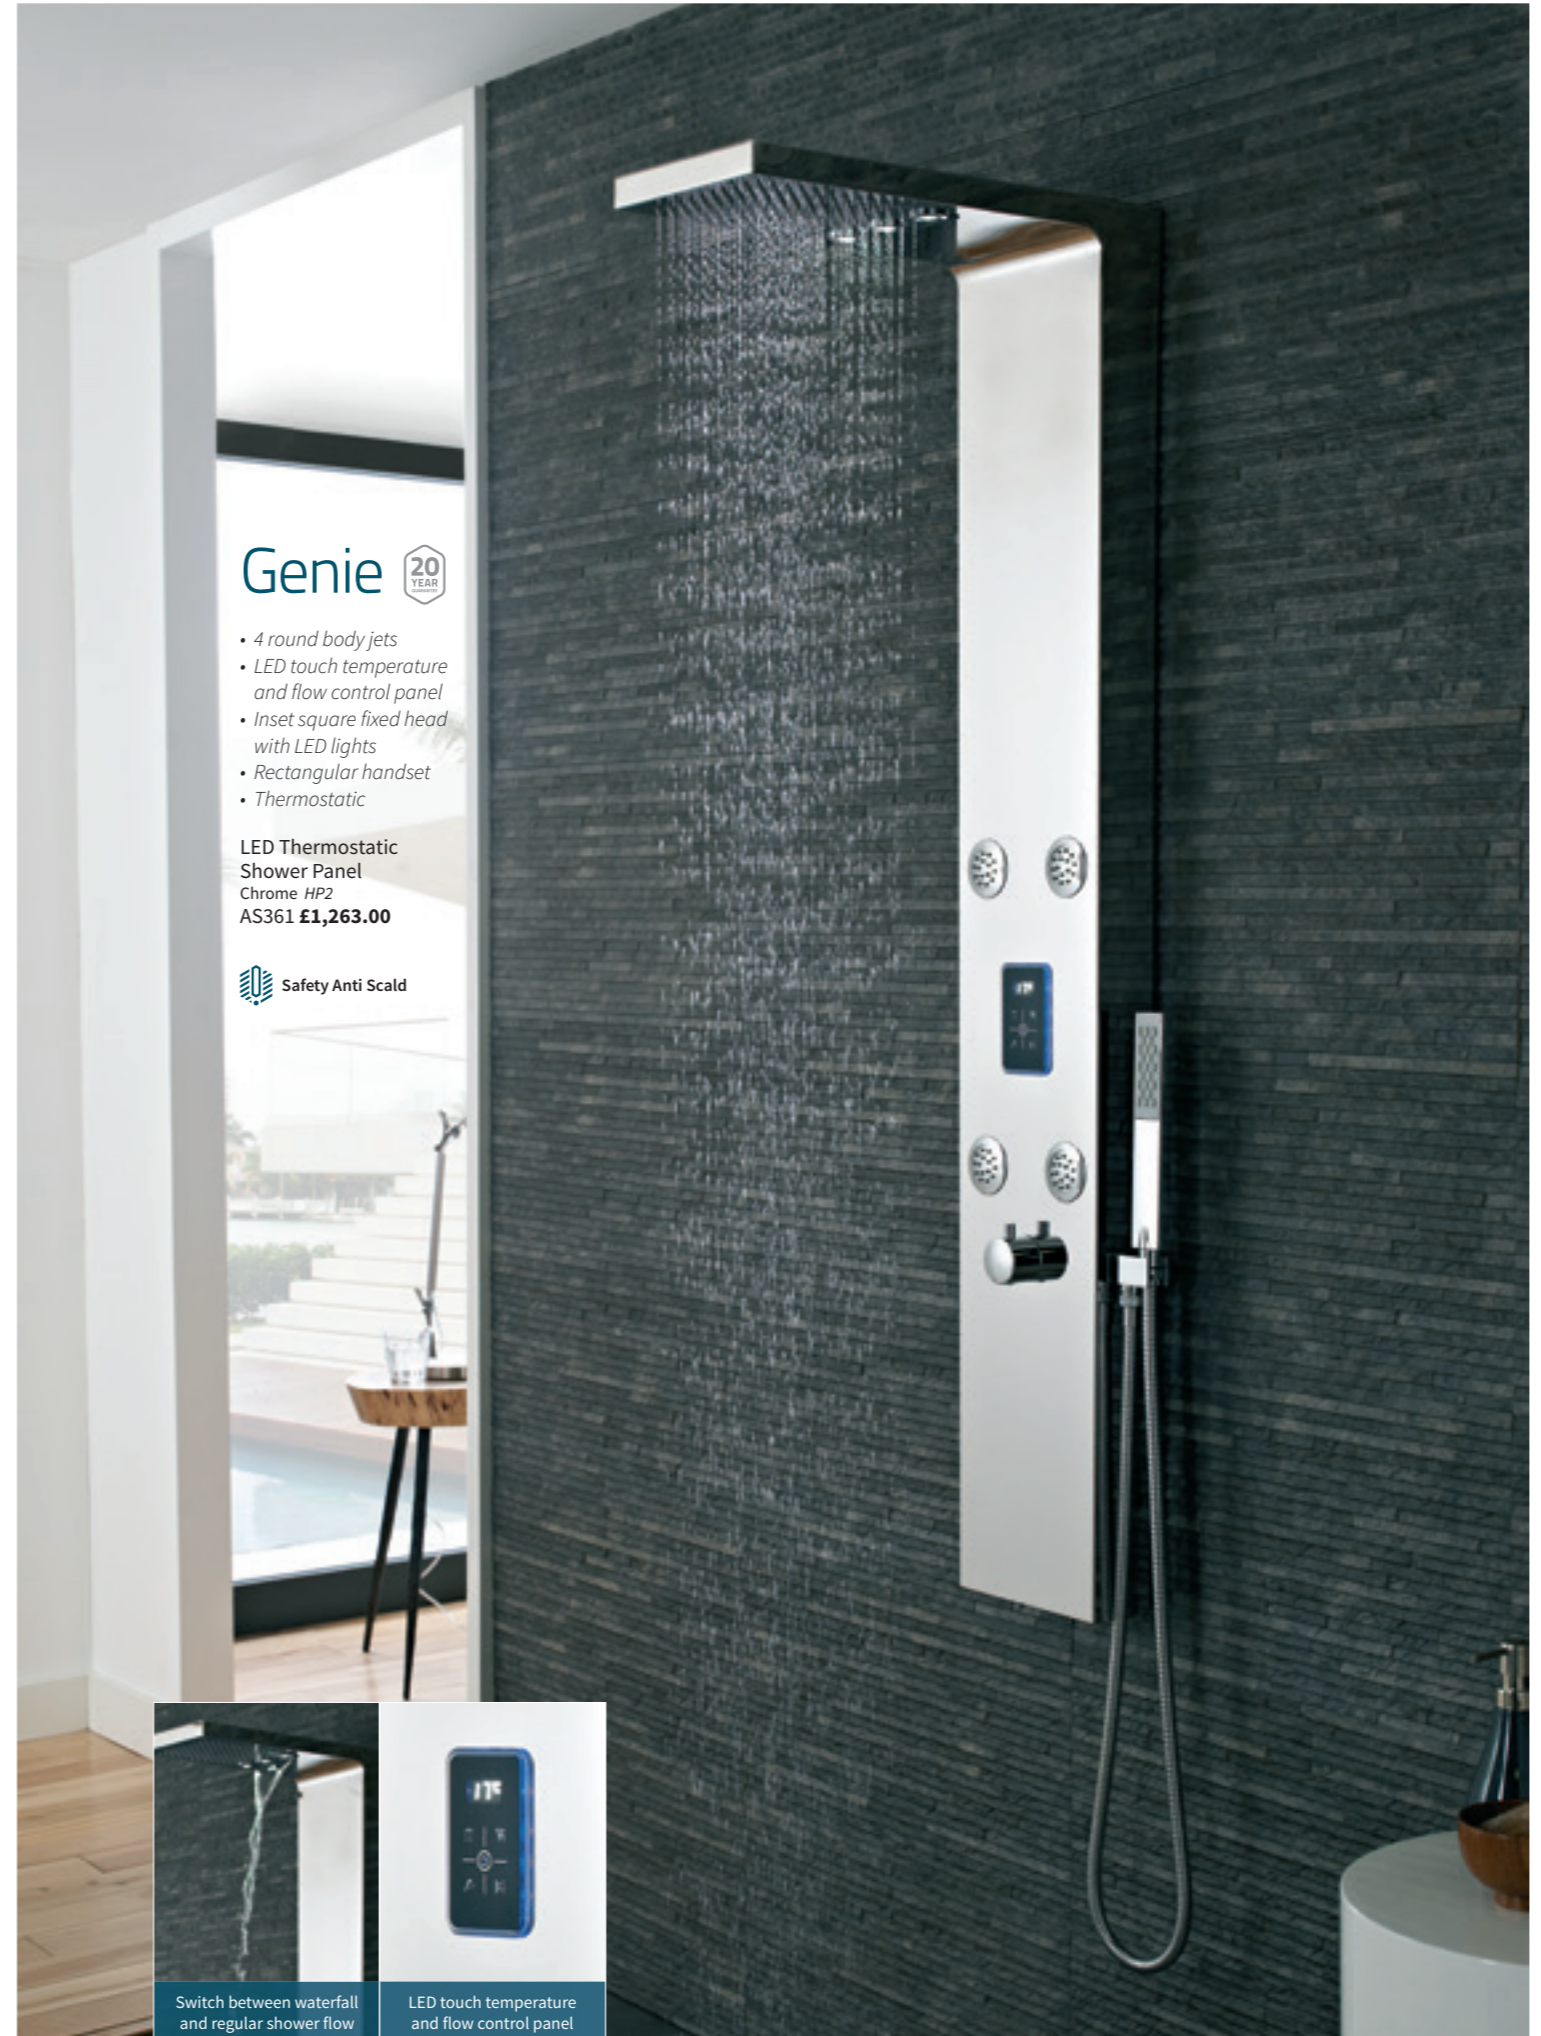

Fully Recessed Thermostatic Shower Panel and Head
Chrome HP2
PIN003 **£1,054.00**

 Safety Anti Scald

Astral

- 6 body jets
- Waterfall and conventional head
- Rectangular handset
- Thermostatic

Thermostatic Shower Panel
Stainless Steel HP2
AS326 **£1,070.00**

Surface

- 3 rectangular inset body jets
- Inset square fixed head
- Pencil handset
- Thermostatic

Thermostatic Shower Panel
Stainless Steel HP2
AS342 **£1,070.00**

Lava

- 6 square inset body jets
- Rectangular handset
- Separate fixed head with waterfall option
- Thermostatic

Thermostatic Shower Panel
Stainless Steel HP2
AS315 **£796.00**

Genie

- 4 round body jets
- LED touch temperature and flow control panel
- Inset square fixed head with LED lights
- Rectangular handset
- Thermostatic

LED Thermostatic Shower Panel
Chrome HP2
AS361 **£1,263.00**

Switch between waterfall and regular shower flow

LED touch temperature and flow control panel

Prophecy 20 YEAR WARRANTY

- 4 round body jets
- Multi-function handset
- Movable fixed head
- Thermostatic