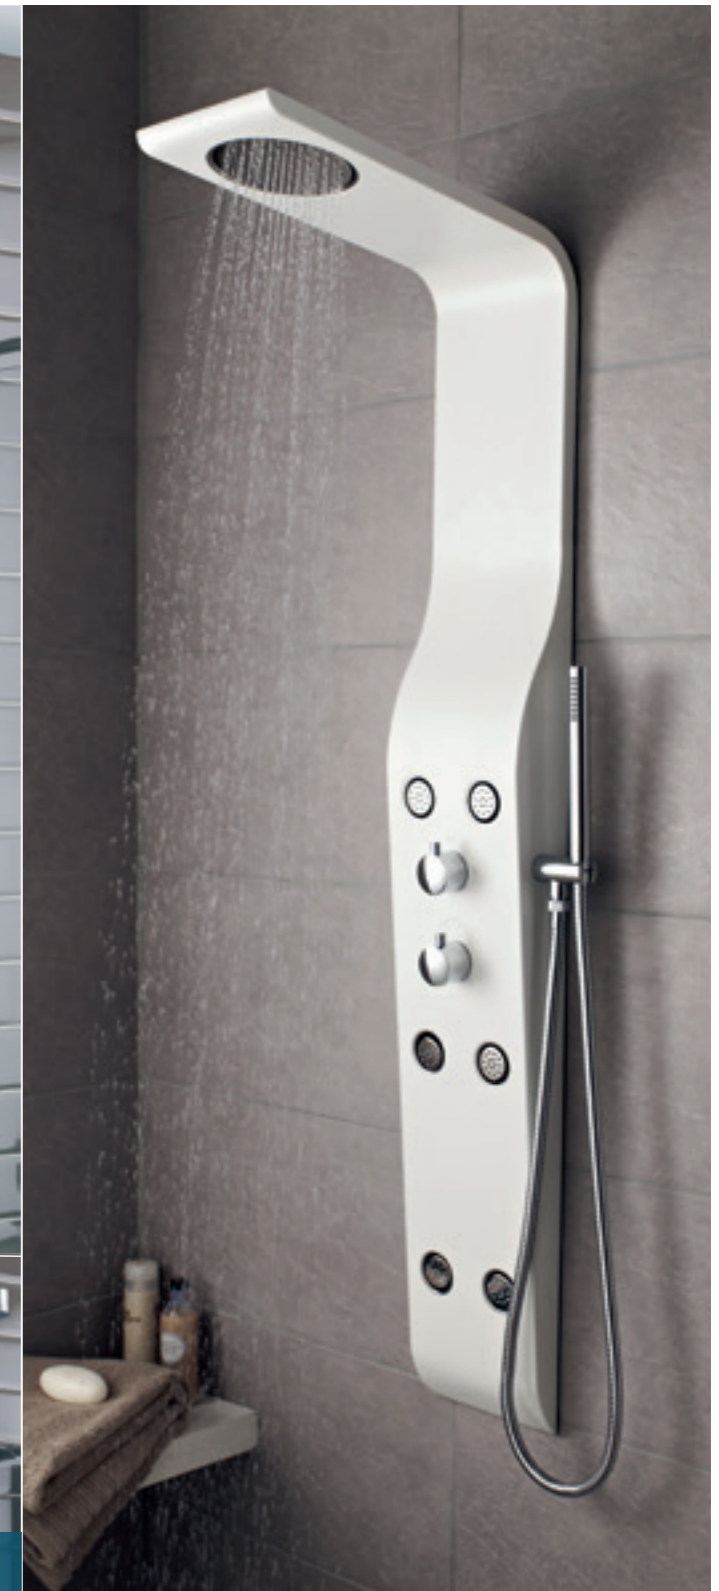

LED Thermostatic Shower Panel
Chrome HP2
AS361 **£1,263.00**

Switch between waterfall and regular shower flow

LED touch temperature and flow control panel

Prophecy 20 YEAR WARRANTY

- 4 round body jets
- Multi-function handset
- Movable fixed head
- Thermostatic

Thermostatic Shower Panel
Black Chrome HP2
A3321 **£511.00**

Switch between waterfall and regular shower flow

Shimmer 20 YEAR WARRANTY

- 6 round inset body jets
- Inset round fixed head with waterfall
- Pencil handset
- Thermostatic

Thermostatic Shower Panel
Chrome HP2
AS345 **£962.00**

Glacier 20 YEAR WARRANTY

- 6 round body jets
- Pencil handset
- Round fixed head
- Thermostatic

Thermostatic Shower Panel
White HP2
AS211 **£930.00**

Pirlo 

- Stainless Steel
- 4 Square Body Jets
- Inset Rectangular Fixed Head
- Pencil Handset
- Thermostatic
- Push Button Controls

Thermostatic Shower Panel
Stainless Steel HP2
AS346 **£521.00**

Peyton 